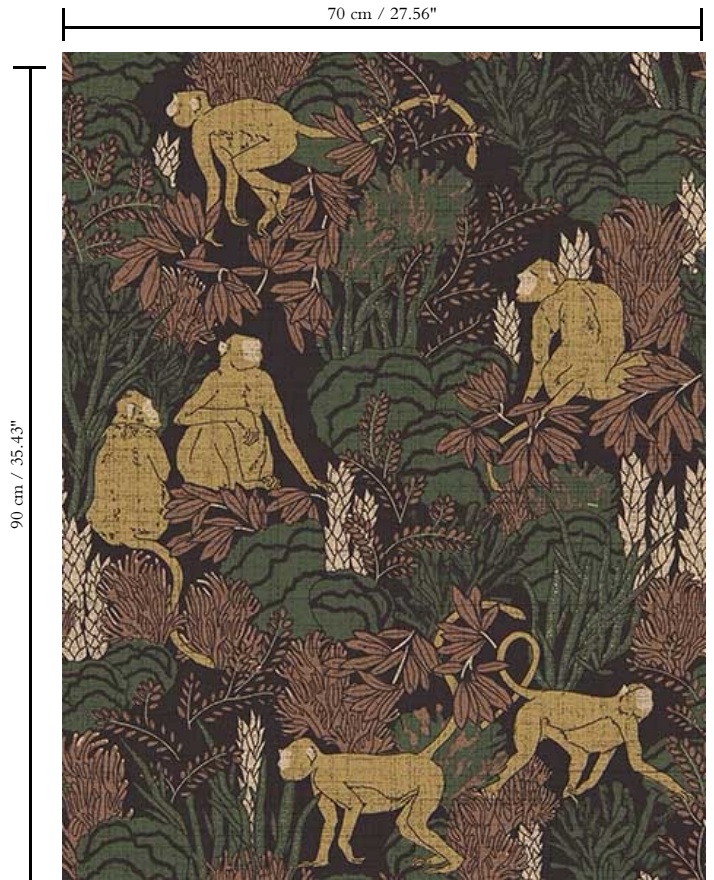

Spec Sheet

Collection

Curiosa

Pattern

Langur

Reference

13530

Dimensions

Rolls of 10.05 m x 0.70 m = 7 m² / 11 yds x 27.56" = 75 sq. ft.

Repeat

Straight match 90 cm (35.43")

Adhesive

Adhesive for non-woven wallcovering like Arte Clearpro, or Metyl Special (200 g in 4 l of water) with the addition of 20% PVA adhesive

Fire retardancy

B-s2, d0 / Class A

Light resistance

Good lightfastness

Care

Extra-washable

How to paste

Paste the wall

How to remove

Strippable