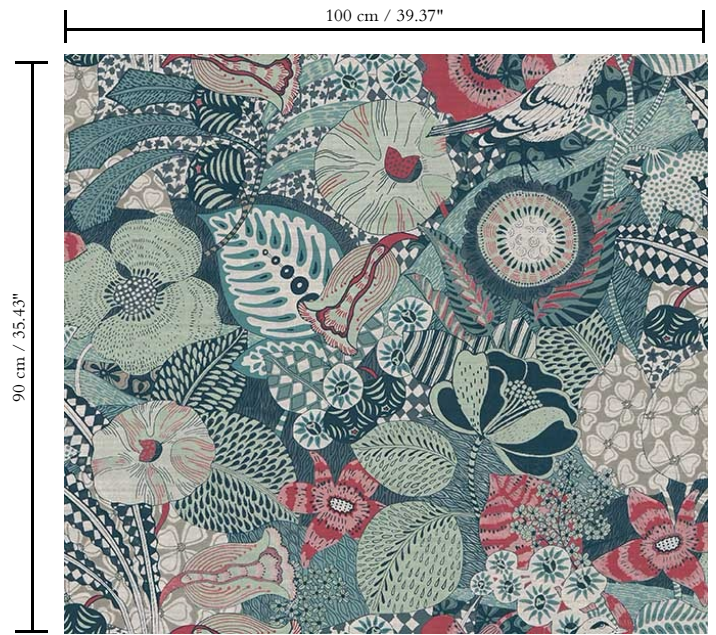

Spec Sheet

Collection

Curiosa

Pattern

Euphoria

Reference

13550

Dimensions

XL-ROLL: Rolls of 10.05 m x 1.00 m = 10 m² / 11 yds x 39.37" = 108 sq. ft.

Repeat

Drop match 90/45 cm (35.43"/17.72")

Adhesive

Metyl Special (200 g in 4 l of water) with the addition of 20% PVA adhesive

Fire retardancy

B-s2, d0 / Class A

Light resistance

Good lightfastness

Care

Extra-washable

How to paste

Paste the wallcovering

How to remove

Peelable