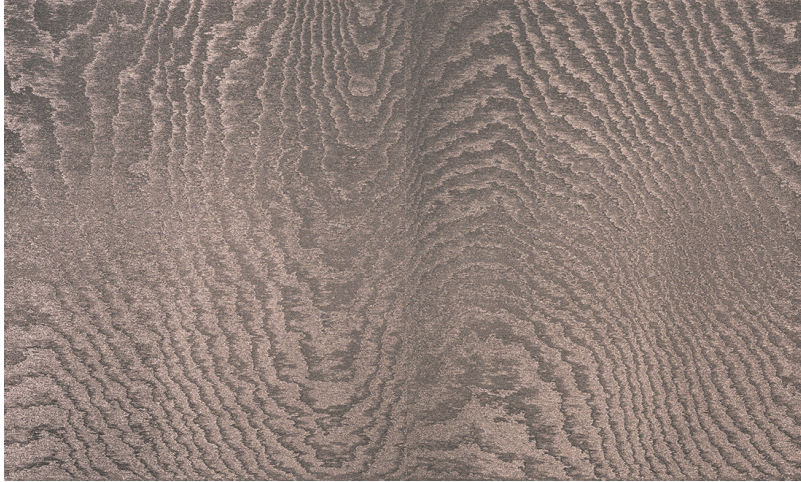

# Spec Sheet

Collection

**Vertigo**

Pattern

**Moire**

Reference

**15000**

Description

Wallcovering to which the moiré-technique has been applied: a process by which designs of wavy fluctuations and smaller or larger concentric motives are produced

Dimensions

Width 140 cm (55.12"), sold by the linear metre/yard

Repeat

Free match 0 cm (0.00")

Adhesive

Adhesive for non-woven wallcovering like Arte Clearpro or 100% dispersion adhesive

Fire retardancy

**C-s1, d0 / Class A**

Light resistance

**Good lightfastness**

Care

**Spongeable during hanging (dab away damp glue)**

How to paste

**Paste the wall**

How to remove

**Strippable**

Remark

**The motives are completely random, thus each metre of textile is unique**