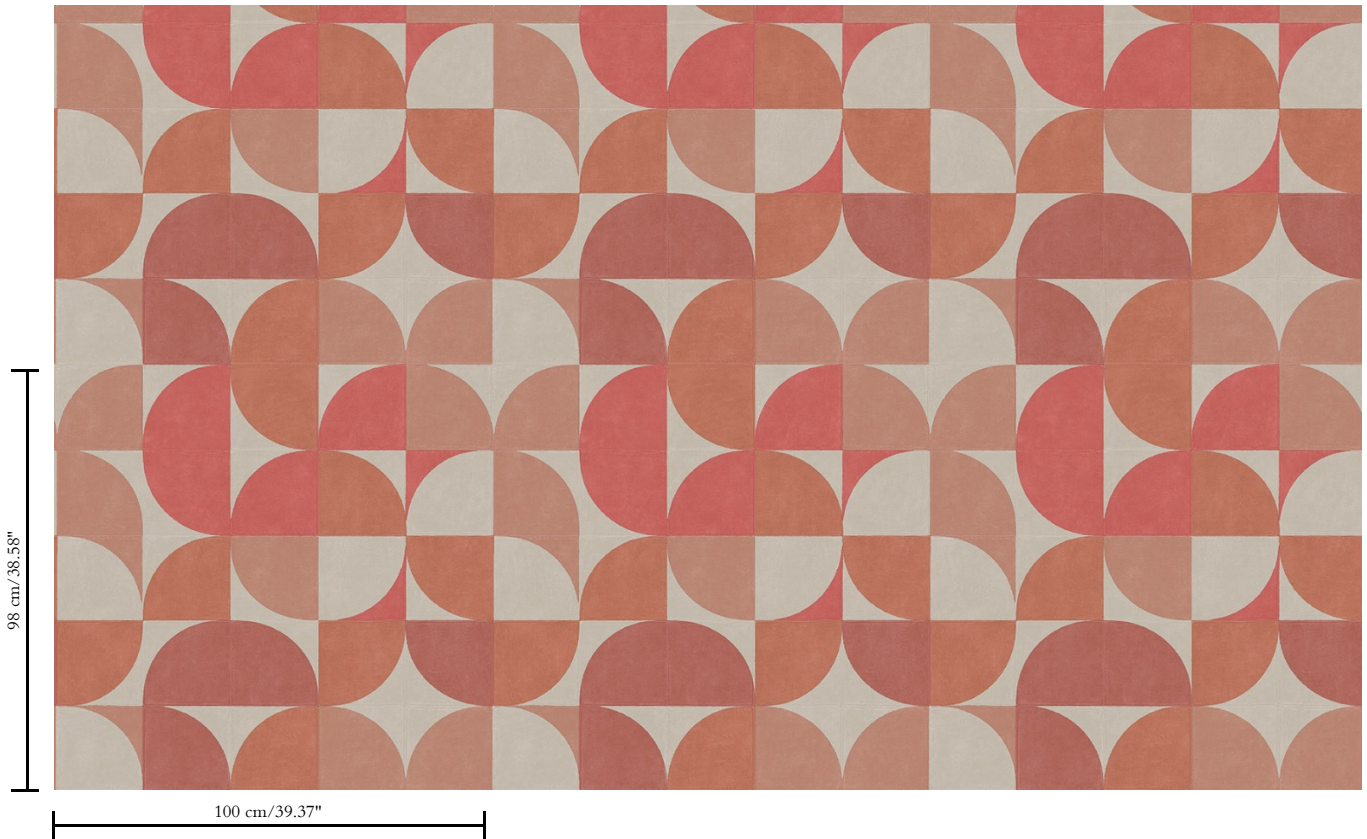

ARTE

www.arte-international.com

Collection

Atelier

Pattern

Odeon

Reference

21030

<https://www.arte-international.com>