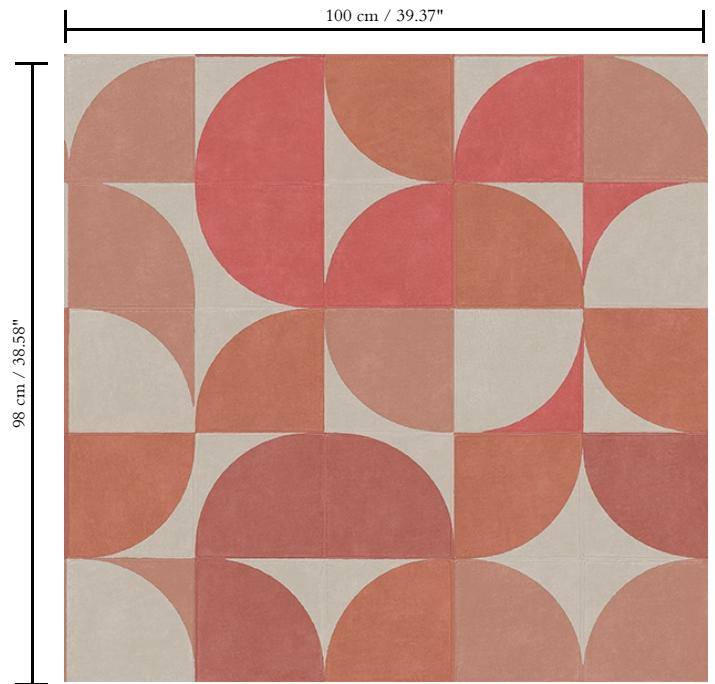

Spec Sheet

Collection

Atelier

Pattern

Odeon

Reference

21030

Description

Extra-heavy vinyl wallpaper with the authentic look of hand-stitched leather

Dimensions

XL-ROLL: Rolls of 10.05 m x 1 m = 10 m² / 11 yds x 39.37" = 108 sq. ft.

Repeat

Straight match 98 cm (38.58")

Adhesive

Adhesive for non-woven wallcovering like Arte Clearpro, or Metyl Special (200 g in 4 l of water) with the addition of 20% PVA adhesive

Fire retardancy

B-s2, d0 / Class A

Light resistance

Good lightfastness

Care

Extra-washable

How to paste

Paste the wall

How to remove

Strippable