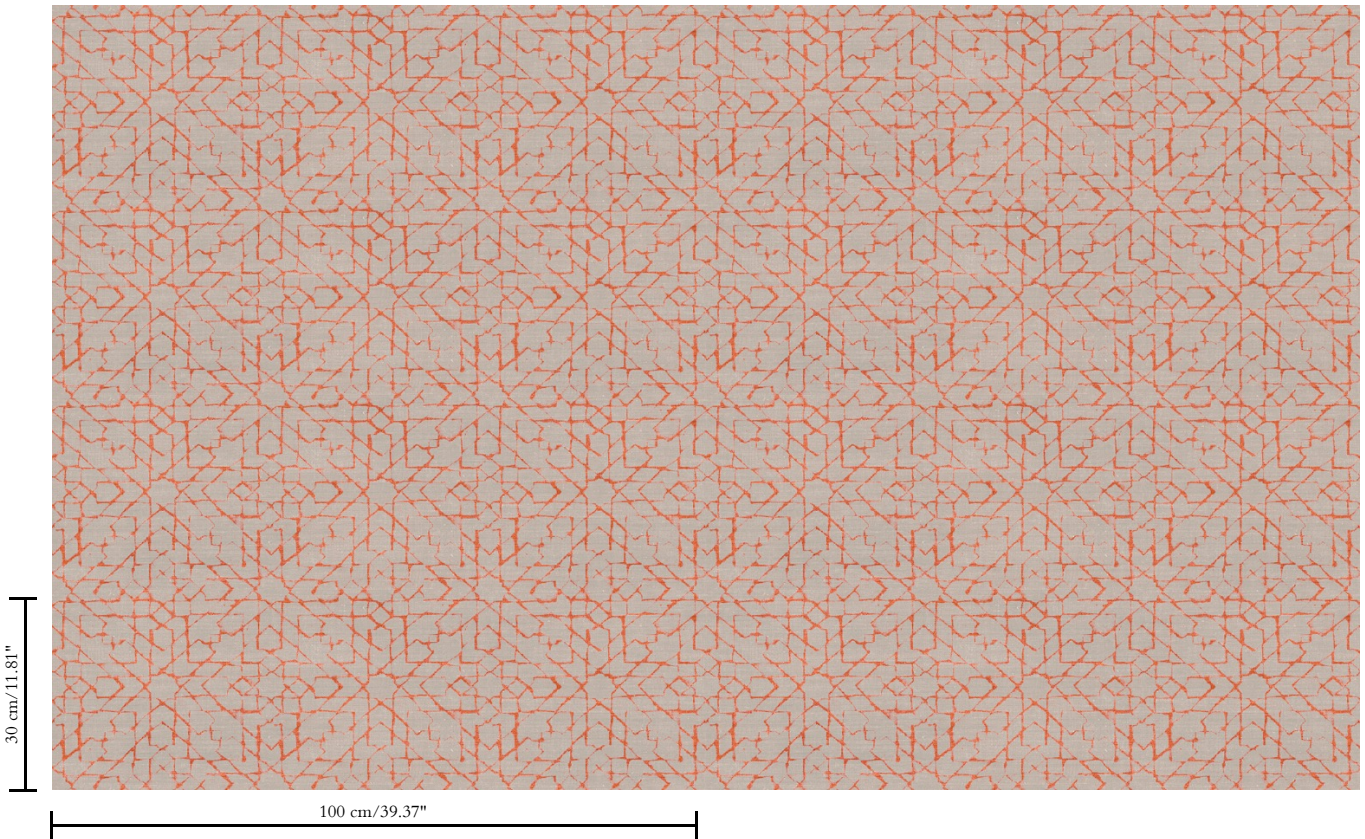

Collection

Signature

Pattern

Spark

Reference

24560