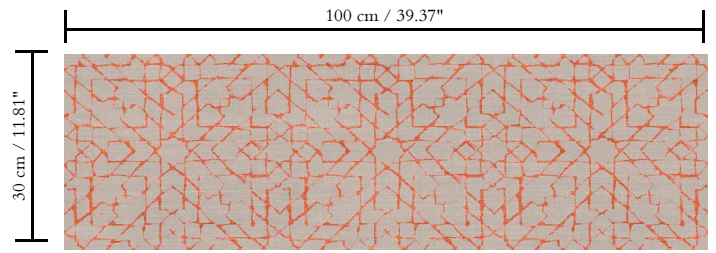

Spec Sheet

Collection

Signature

Pattern

Spark

Reference

24560

Description

Wallpaper with a natural linen look

Dimensions

XL-ROLL: Rolls of 10.05 m x 1.00 m = 10 m² / 11 yds x 39.37" = 108 sq. ft.

Repeat

Straight match 30 cm (11.81")

Adhesive

Metyl Special (200 g in 4 l of water) with the addition of 20% PVA adhesive

Fire retardancy

B-s2, d0 / Class A

Light resistance

Good lightfastness

Care

Extra-washable

How to paste

Paste the wallcovering

How to remove

Peelable