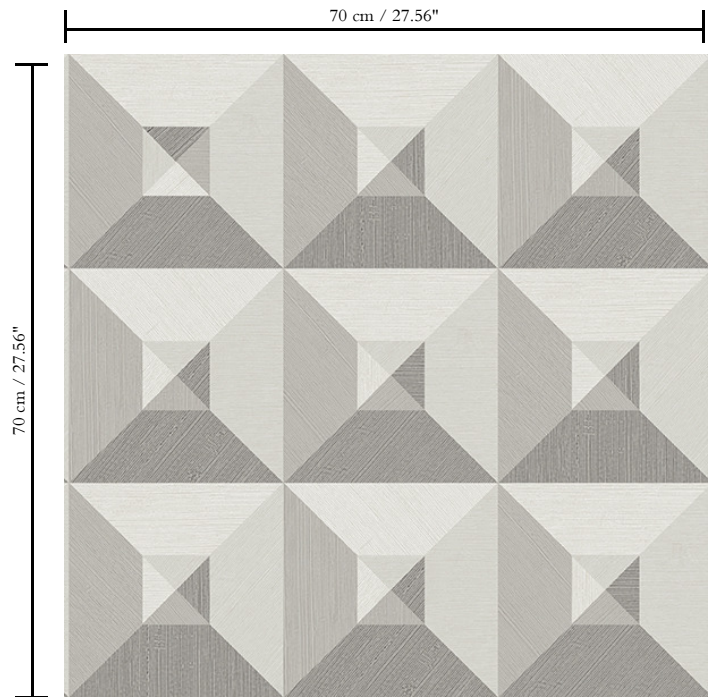

Spec Sheet

Collection

Focus

Pattern

Pyramid

Reference

26500

Description

Vinyl wallpaper with a deep and natural-looking relief in sleek geometric shapes that create a 3D effect

Dimensions

Rolls of 10.05 m x 0.70 m = 7 m² / 11 yds x 27.56" = 75 sq. ft.

Repeat

Straight match 70 cm (27.56")

Adhesive

Metyl Special (200 g in 4 l of water) with the addition of 20% PVA adhesive

Fire retardancy

B-s2, d0 / Class A

Light resistance

Good lightfastness

Care

Extra-washable

How to paste

Paste the wallcovering

How to remove

Peelable