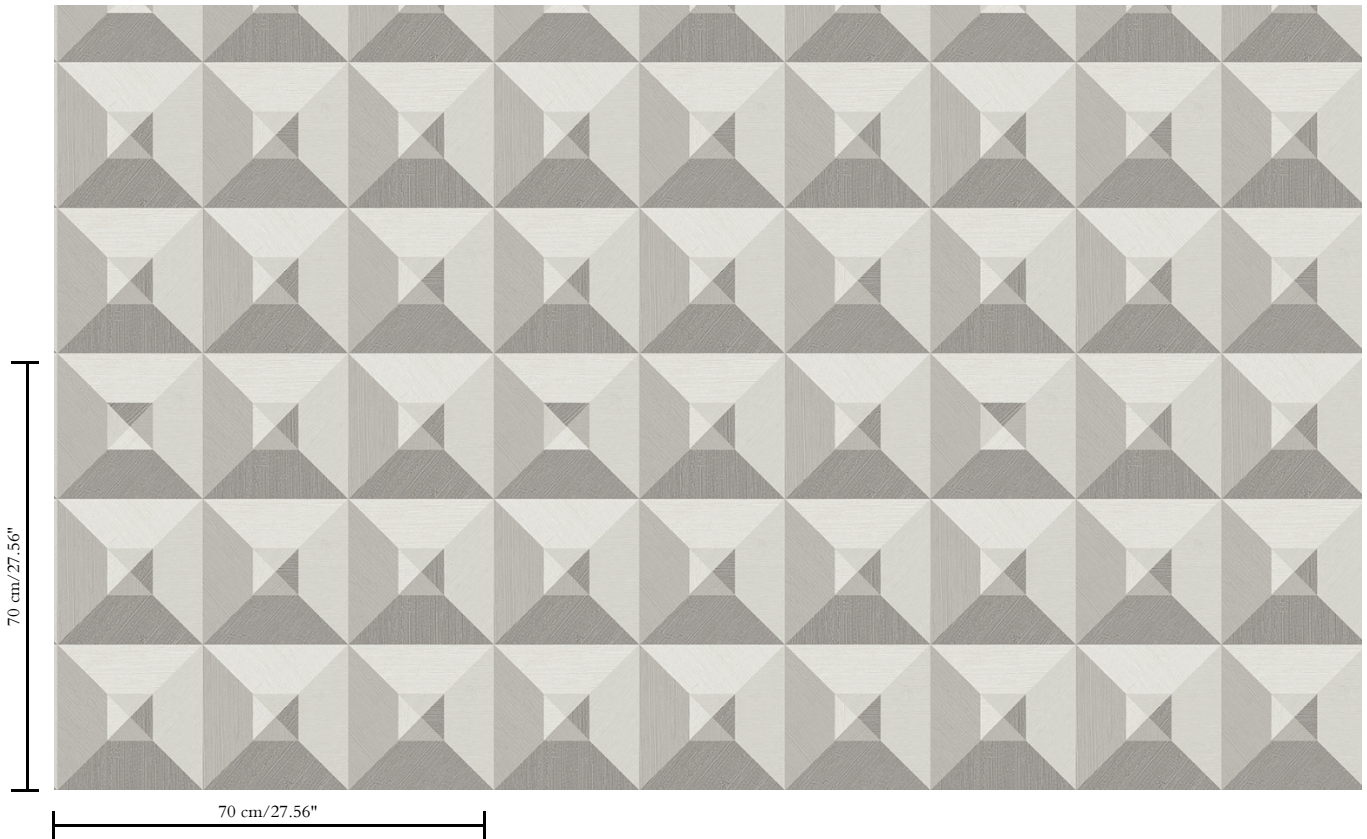

ARTE

www.arte-international.com

Collection

Focus

Pattern

Pyramid

Reference

26500

<https://www.arte-international.com>