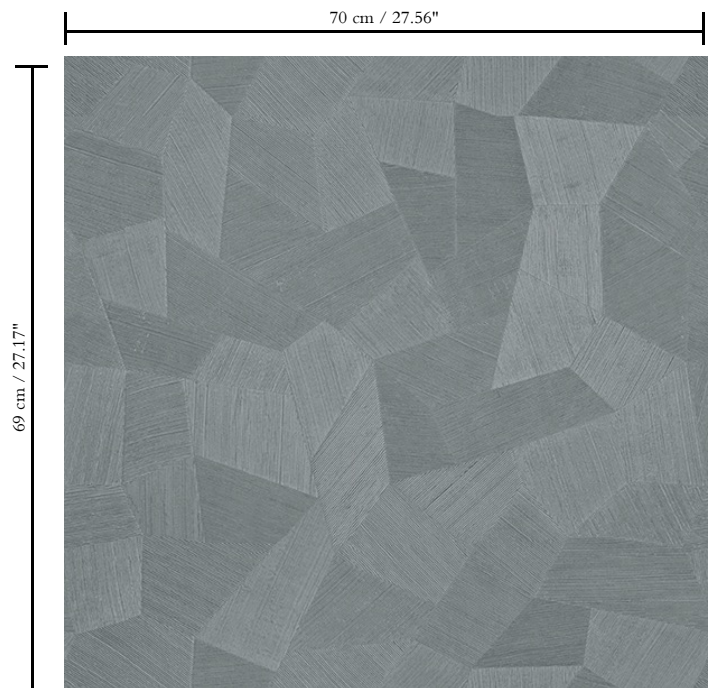

Spec Sheet

Collection

Focus

Pattern

Facet

Reference

26540

Description

Vinyl wallpaper with a deep and natural-looking relief in sleek geometric shapes that create a 3D effect

Dimensions

Rolls of 10.05 m x 0.70 m = 7 m² / 11 yds x 27.56" = 75 sq. ft.

Repeat

Straight match 69 cm (27.17")

Adhesive

Metyl Special (200 g in 4 l of water) with the addition of 20% PVA adhesive

Fire retardancy

B-s2, d0 / Class A

Light resistance

Good lightfastness

Care

Extra-washable

How to paste

Paste the wallcovering

How to remove

Peelable