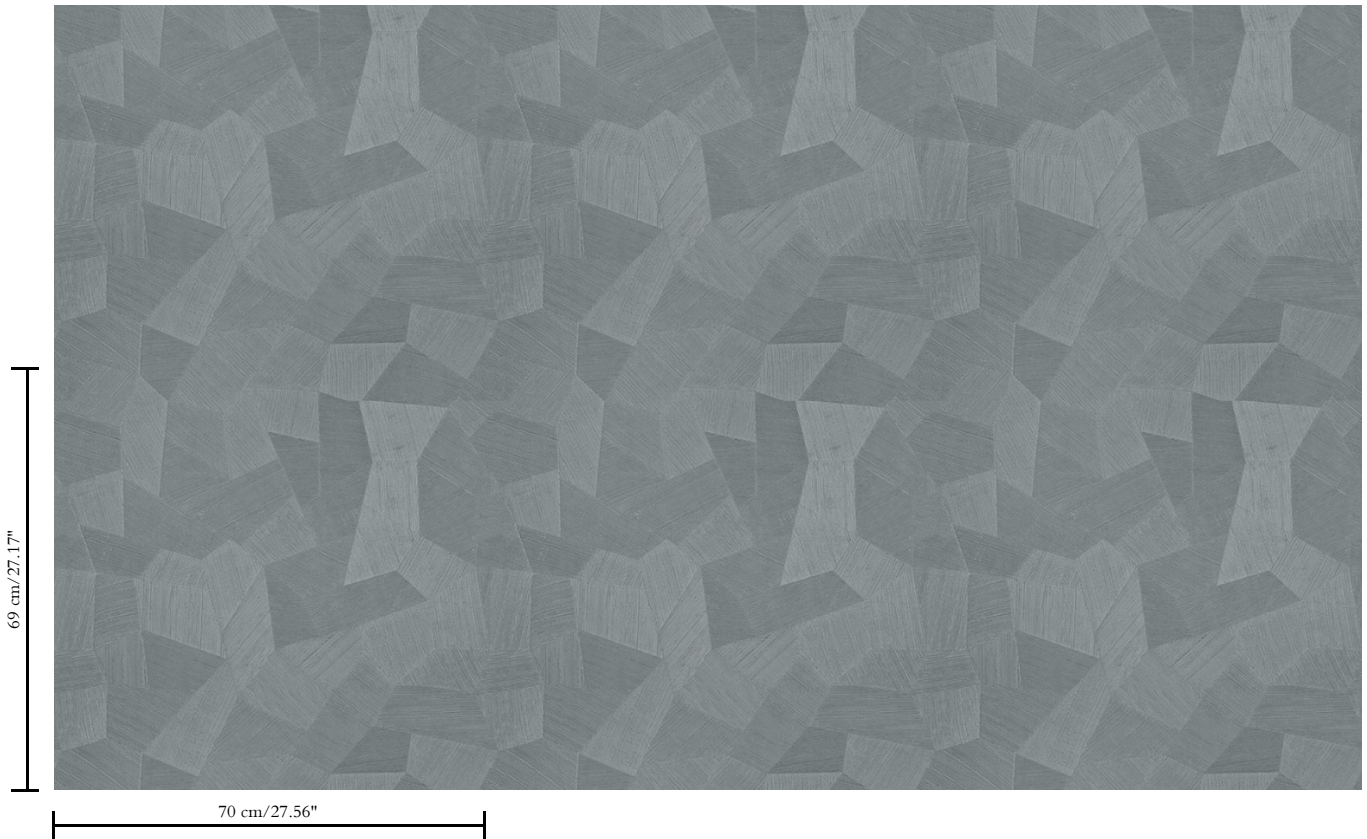

ARTE

www.arte-international.com

Collection

Focus

Pattern

Facet

Reference

26540

<https://www.arte-international.com>