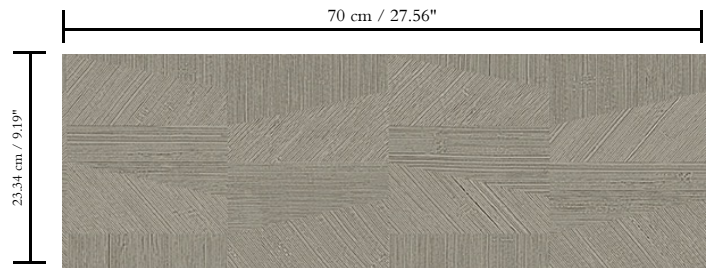

Spec Sheet

Collection

Focus

Pattern

Trapezium

Reference

26560

Description

Vinyl wallpaper with a deep and natural-looking relief in sleek geometric shapes that create a 3D effect

Dimensions

Rolls of 10.05 m x 0.70 m = 7 m² / 11 yds x 27.56" = 75 sq. ft.

Repeat

Straight match 23.34 cm (9.19")

Adhesive

Metyl Special (200 g in 4 l of water) with the addition of 20% PVA adhesive

Fire retardancy

B-s2, d0 / Class A

Light resistance

Good lightfastness

Care

Extra-washable

How to paste

Paste the wallcovering

How to remove

Peelable