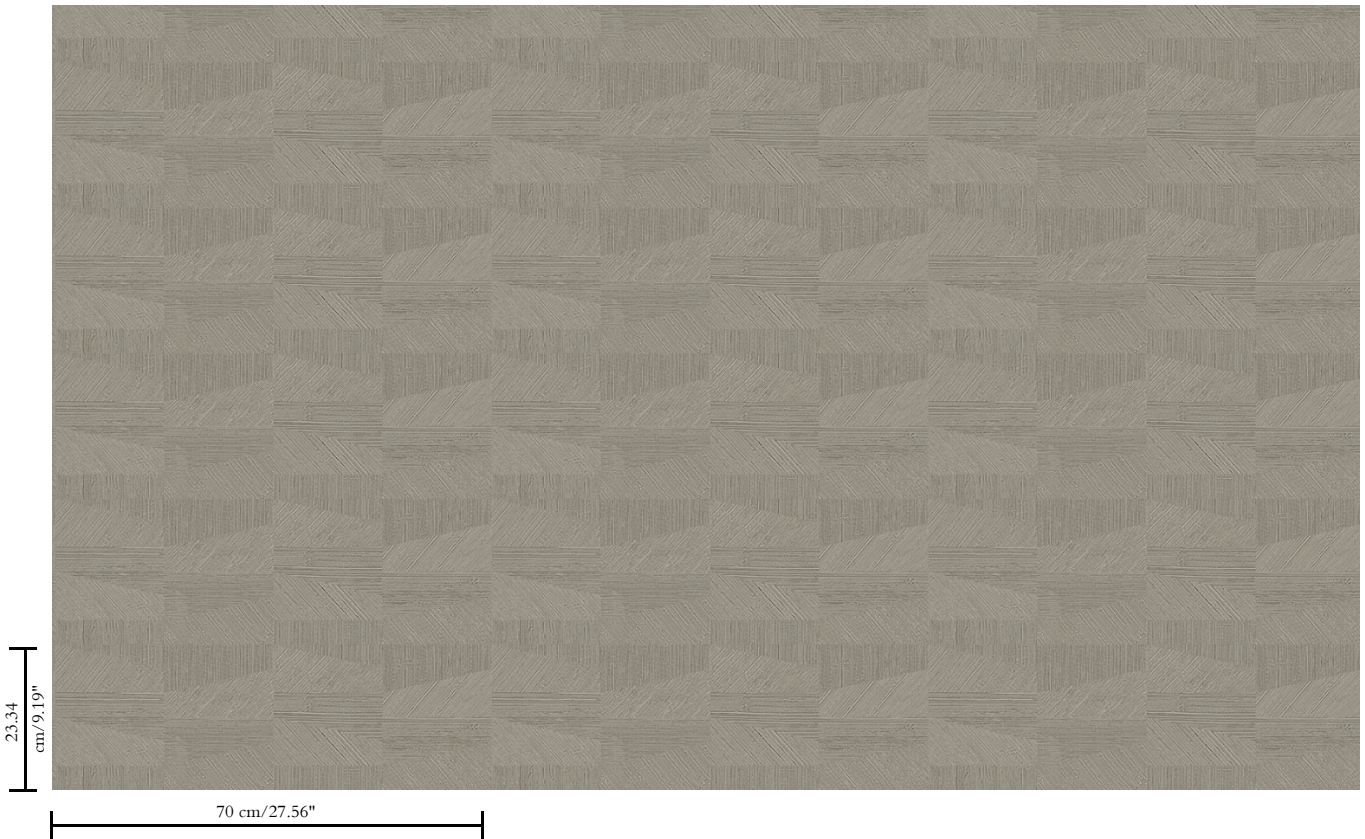

Collection

Focus

Pattern

Trapezium

Reference

26560