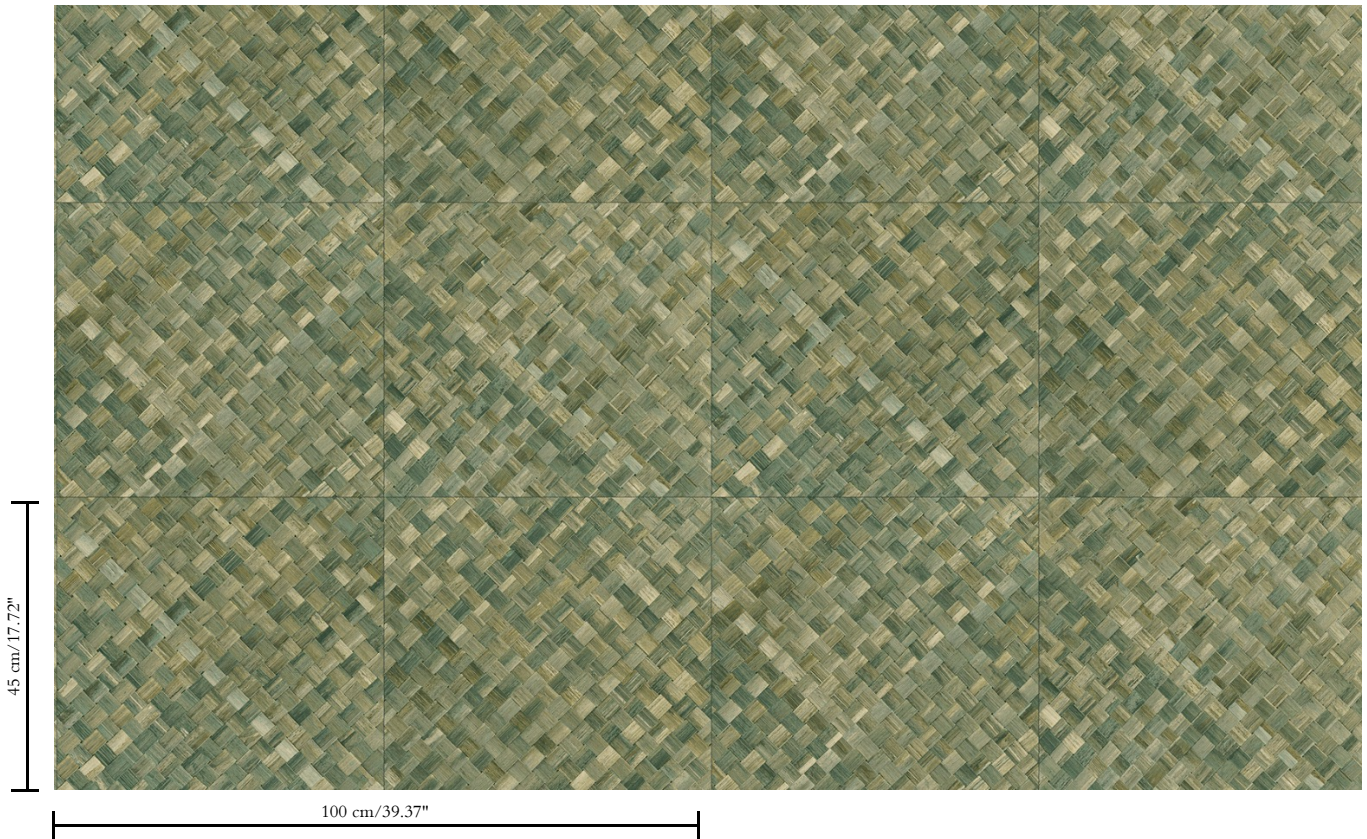

Collection

Selva

Pattern

Pandan

Reference

34100