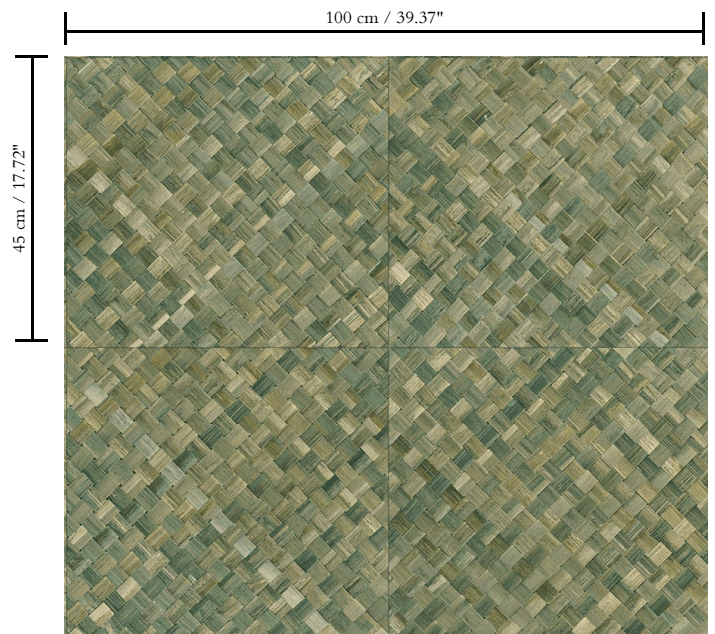

Spec Sheet

Collection

Selva

Pattern

Pandan

Reference

34100

Description

Wickerwork in tile shape, inspired by the tropical plant pandan

Dimensions

XL-ROLL: Rolls of 10.05 m x 1.00 m = 10 m² / 11 yards x 39.37" = 108 sq. ft.

Repeat

Straight match of 45 cm (17.72") or drop match of 90/45 cm (35.43"/17.72")

Adhesive

Metyl Special (200 g in 4 l of water) with the addition of 20% PVA adhesive

Fire retardancy

B-s2, d0 / Class A

Light resistance

Good lightfastness

Care

Extra-washable

How to paste

Paste the wallcovering

How to remove

Peelable