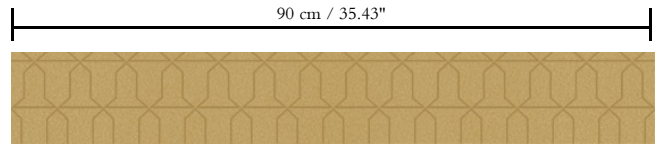

Spec Sheet

Collection

Metal X Signum

Pattern

Domus

Reference

37610 (glass beads)

Description

Wallcovering made of real metal foil with an oxidised effect and a print on matching tones, finished with a layer of satin lacquer or glass beads

Dimensions

Width 90 cm (35.43"), sold by the linear metre/yard

Repeat

Straight match 12.8 cm (5.04")

Adhesive

Adhesive for non-woven wallcovering like Arte Clearpro or 100% dispersion adhesive

Fire retardancy

B-s1, d0 / Class A

Light resistance

Good lightfastness

Pattern

Domus

Reference

37610 (glass beads)

Remark

During production, the metal foil goes through an intensive process that was developed especially for this collection. It is coloured in such a way that the wallcovering takes on the nuances of an authentic metal look. Finally, the patterns are finished with a thin layer of satin paint or glass beads. It is normal that the glass beads that do not touch the adhesive layer, come loose. This has no impact on the final result. The glass beads in the adhesive layer adhere firmly and form the pattern. Matching plains can be found in collection Metal X