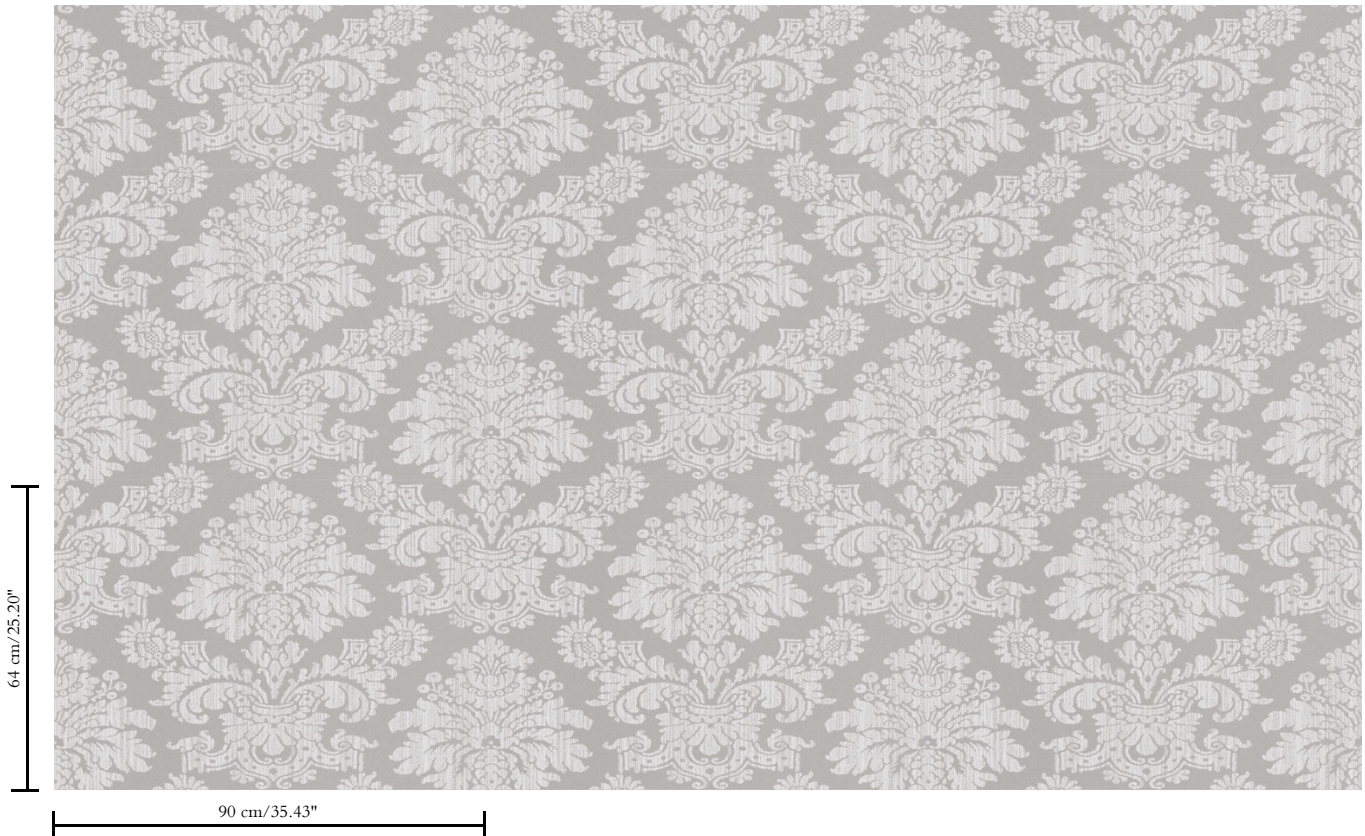

Collection

Metal X Signum

Pattern

Gloria

Reference

37640 (glass beads)

Remark

During production, the metal foil goes through an intensive process that was developed especially for this collection. It is coloured in such a way that the wallcovering takes on the nuances of an authentic metal look. Finally, for some references the pattern is finished with glass beads. It is normal that the glass beads that do not touch the adhesive layer, come loose. This has no impact on the final result. The glass beads in the adhesive layer adhere firmly and form the pattern. Matching plains can be found in collection Metal X