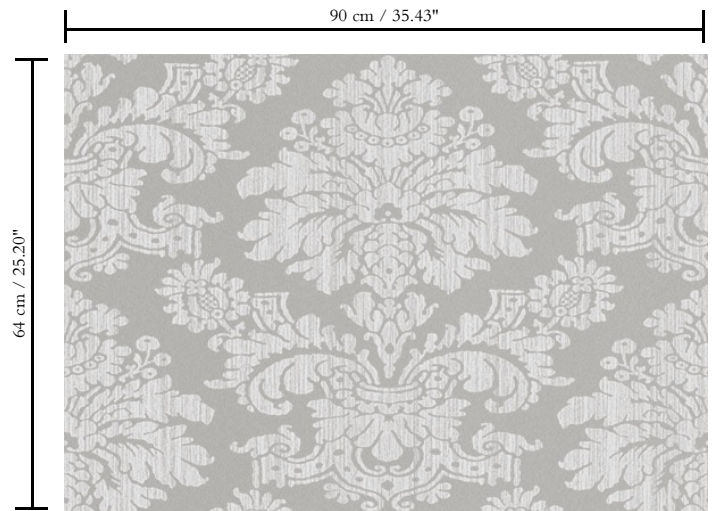

Spec Sheet

Collection

Metal X Signum

Pattern

Gloria

Reference

37640 (glass beads)

Description

Wallcovering made of real metal foil with an oxidised effect and a print on matching tones, some references finished with glass beads

Dimensions

Width 90 cm (35.43"), sold by the linear metre/yard

Repeat

Straight match 64 cm (25.20")

Adhesive

Adhesive for non-woven wallcovering like Arte Clearpro or 100% dispersion adhesive

Fire retardancy

B-s1, d0 / Class A

Light resistance

Good lightfastness

Care

Washable

How to paste

Moisten the product, paste the wall

How to remove

Strippable