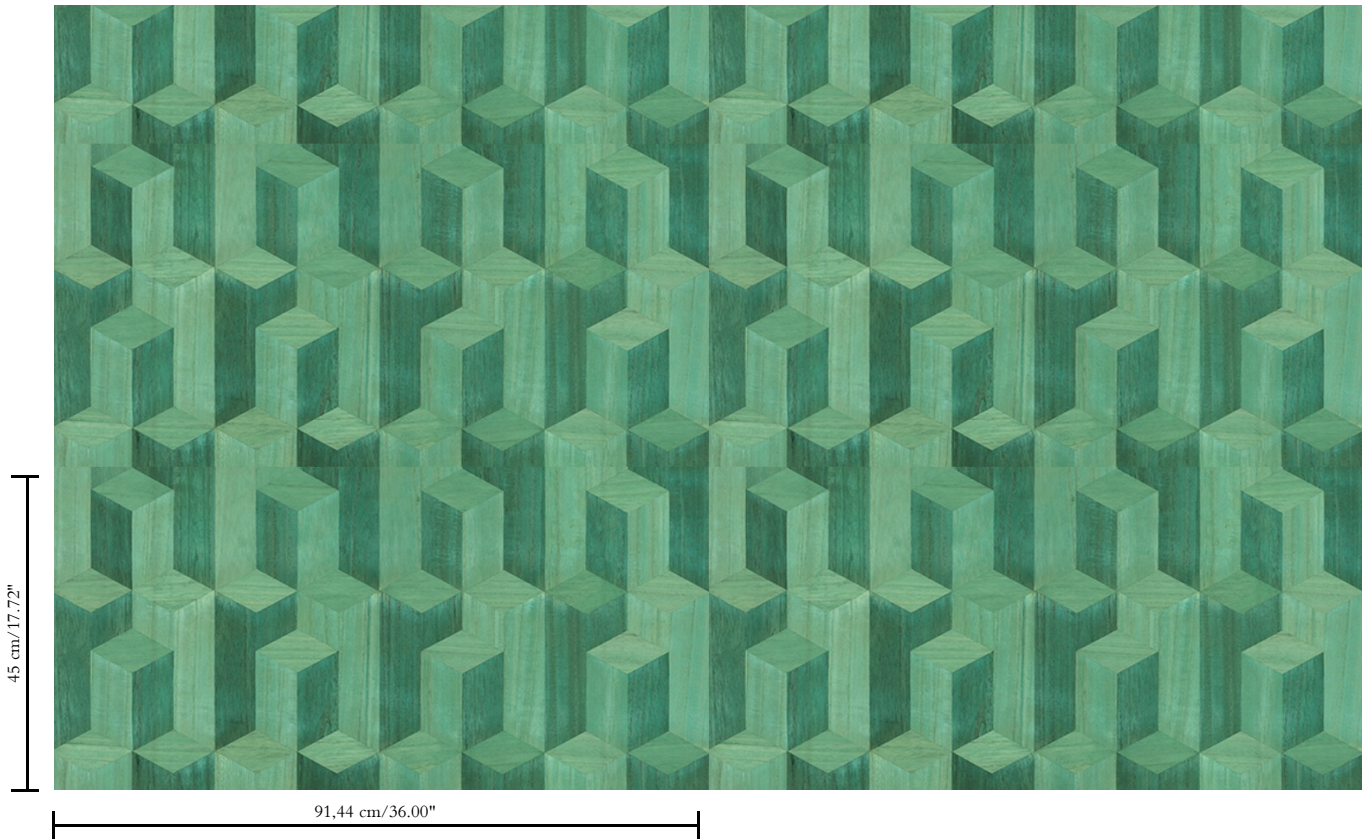

Collection

Timber

Pattern

Elements

Reference

38240