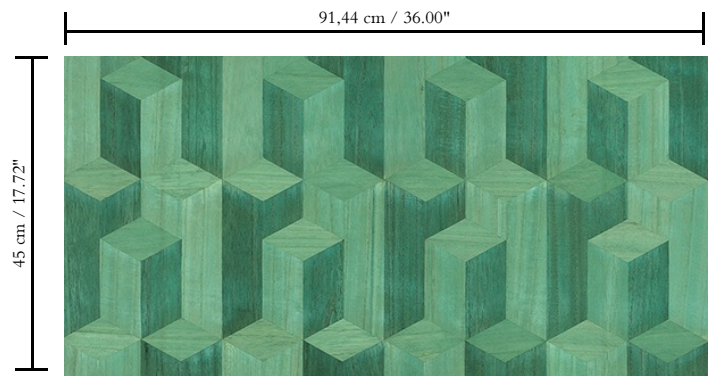

Spec Sheet

Collection

Timber

Pattern

Elements

Reference

38240

Description

Wallcovering made of Paulownia wood, with visible grains and traces of knots

Dimensions

Width 91.44 cm (36.00"), sold by the linear metre/yard

Repeat

Straight match 45 cm (17.72")

Adhesive

Adhesive for non-woven wallcovering like Arte Clearpro or 100% dispersion adhesive

Fire retardancy

B-s1, d0 / Class A

Light resistance

Good lightfastness

Care

Washable

How to paste

Moisten the product, paste the wall

How to remove

Strippable