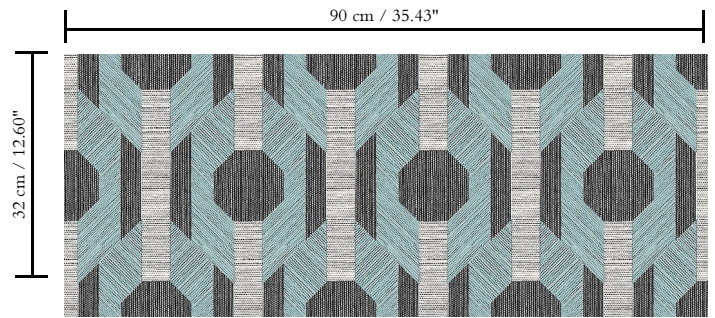

Spec Sheet

Collection

Oculaire

Pattern

Metric

Reference

80500

Description

Wallcovering made from hand-woven sisal fibres

Dimensions

Width 90 cm (35.43"), sold by the linear metre/yard

Repeat

Drop match 32/16 cm (12.60"/6.30")

Adhesive

Adhesive for non-woven wallcovering like Arte Clearpro or 100% dispersion adhesive

Fire retardancy

B-s1, d0 / Class A

Light resistance

Moderate lightfastness

Care

Washable

How to paste

Paste the wall and wallcovering

How to remove

Strippable