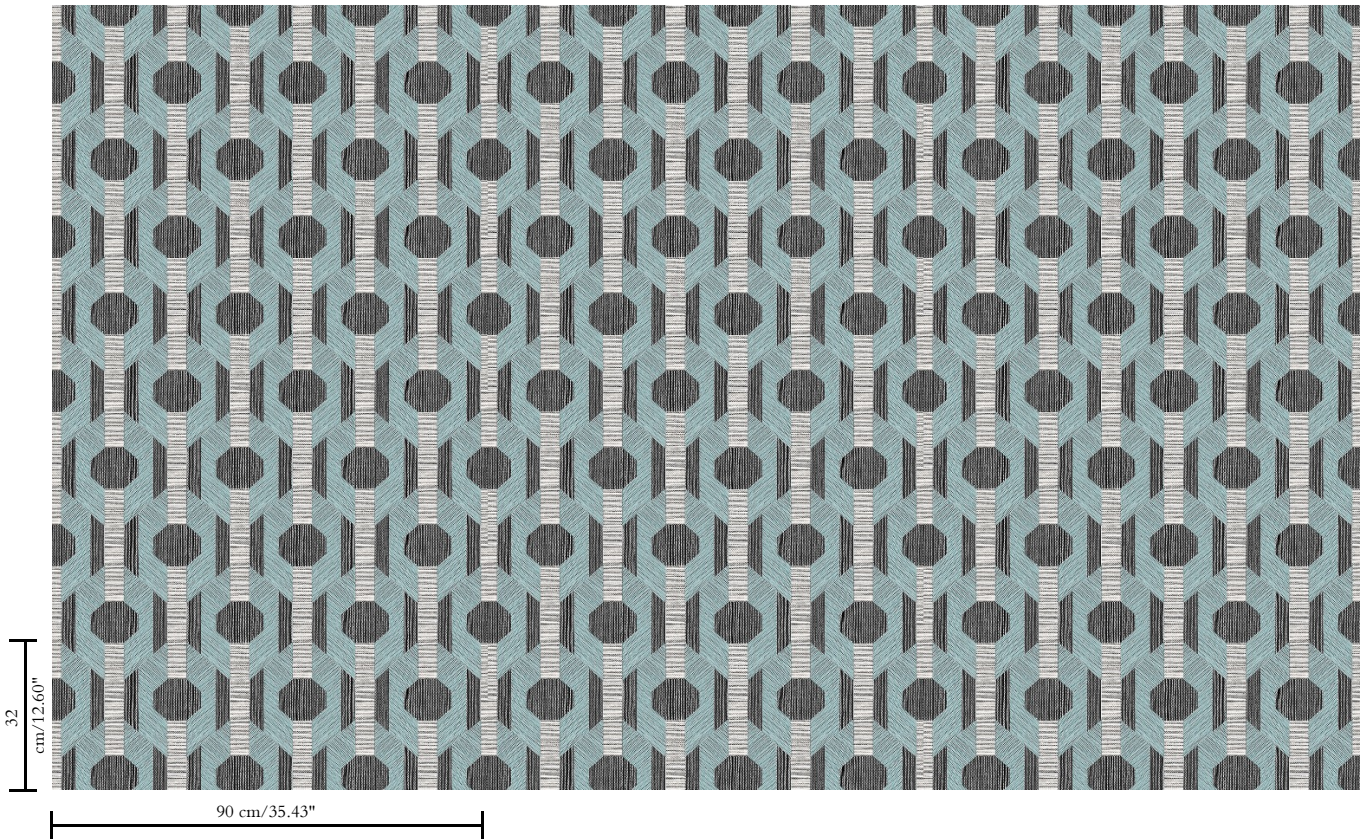

ARTE

www.arte-international.com

Collection

Oculaire

Pattern

Metric

Reference

80500

<https://www.arte-international.com>