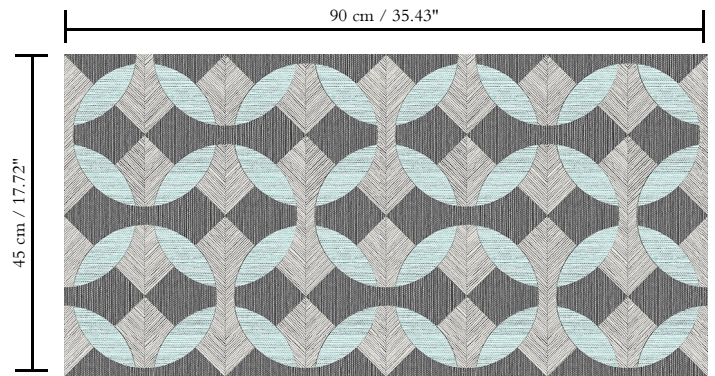

Spec Sheet

Collection

Oculaire

Pattern

Unite

Reference

80600

Description

Wallcovering made from hand-woven sisal fibres

Dimensions

Width 90 cm (35.43"), sold by the linear metre/yard

Repeat

Straight match 45 cm (17.72")

Adhesive

Adhesive for non-woven wallcovering like Arte Clearpro or 100% dispersion adhesive

Fire retardancy

B-s1, d0 / Class A

Light resistance

Moderate lightfastness

Care

Washable

How to paste

Paste the wall and wallcovering

How to remove

Strippable