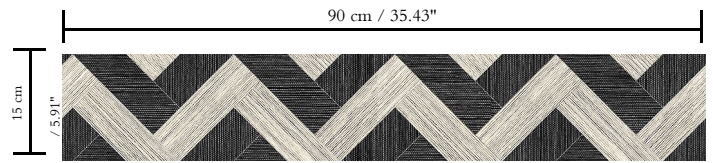

Spec Sheet

Collection

Oculaire

Pattern

Combine

Reference

80650

Description

Wallcovering made from hand-woven sisal fibres

Dimensions

Width 90 cm (35.43"), sold by the linear metre/yard

Repeat

Straight match 15 cm (5.91")

Adhesive

Adhesive for non-woven wallcovering like Arte Clearpro or 100% dispersion adhesive

Fire retardancy

B-s1, d0 / Class A

Light resistance

Moderate lightfastness

Care

Washable

How to paste

Paste the wall and wallcovering

How to remove

Strippable