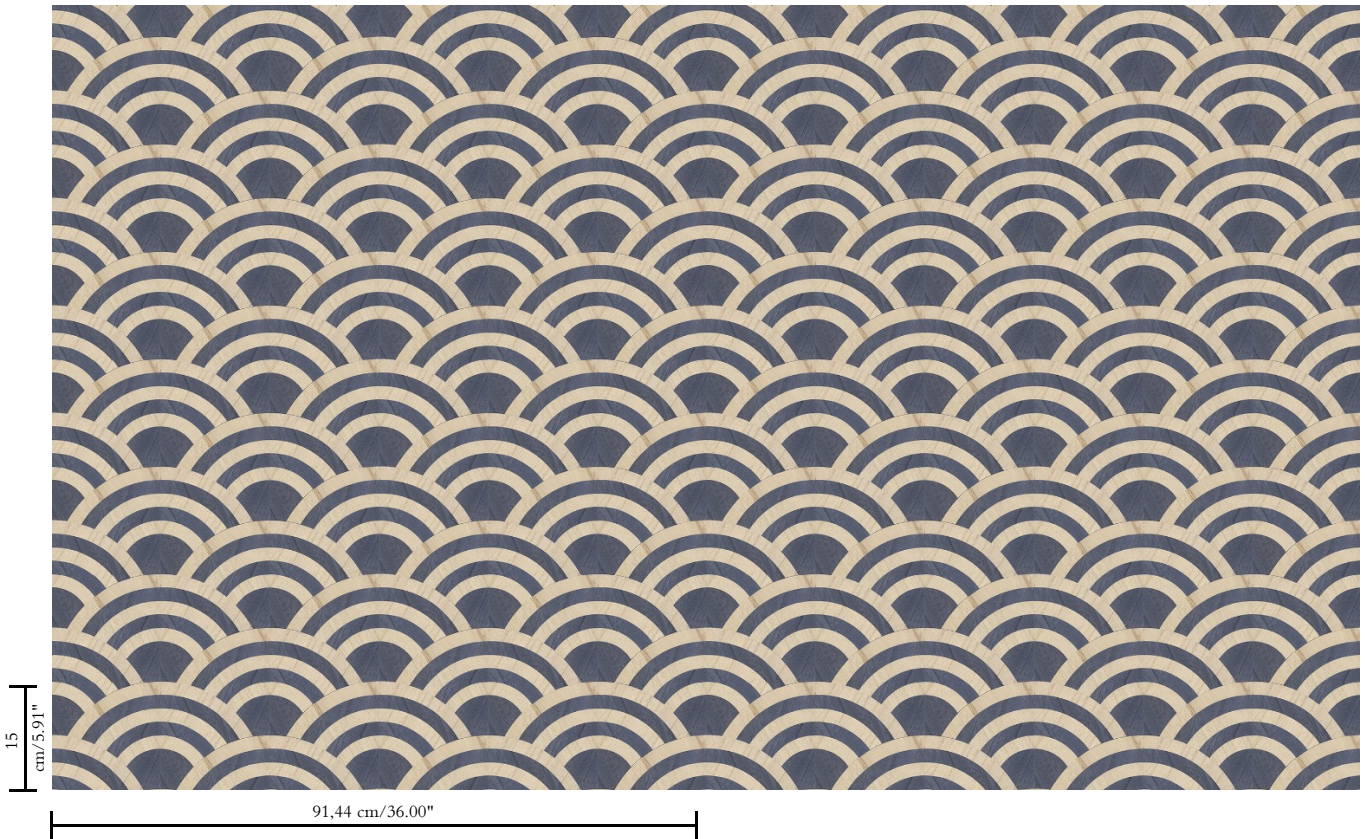

ARTE

www.arte-international.com

Collection

Moooi Wallcovering Tokyo Blue

Pattern

Lucky O's

Reference

MO3043

<https://www.arte-international.com>