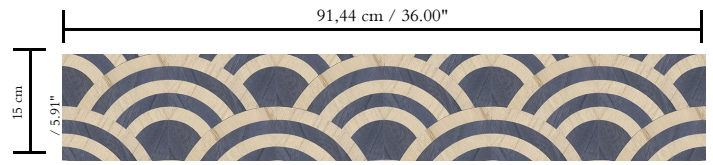

Spec Sheet

Collection

Moool Wallcovering Tokyo Blue

Pattern

Lucky O's

Reference

MO3043

Description

Overlapping O's, created of wood veneer marquetry inlay, resemble the rolling waves of the ocean

Dimensions

Width 91,44 cm (36.00"), sold by the linear metre/yard

Repeat

Straight match 15 cm (5.91")

Adhesive