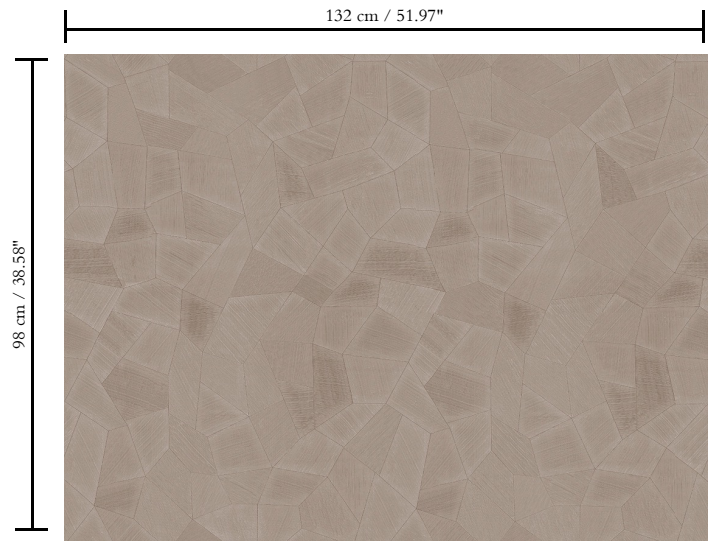

Spec Sheet

Collection

Aurora

Pattern

Aurora

Reference

67162

Composition

Contract vinyl on fabric backing

Description

This vinyl wallcovering is developed for the contract market and is therefore extremely durable, shock resistant and washable

Dimensions

Width 132/137 cm (52/54"), untrimmed, sold by the linear metre/yard

Repeat

Straight match 98 cm (38.58")

Adhesive

Adhesive for non-woven wallcovering like Arte Clearpro or 100% dispersion adhesive

Fire retardancy

B-s2, d0 / Class A

Light resistance

Good lightfastness

Care

Extra-washable

How to paste

Paste the wallcovering

How to remove

Strippable