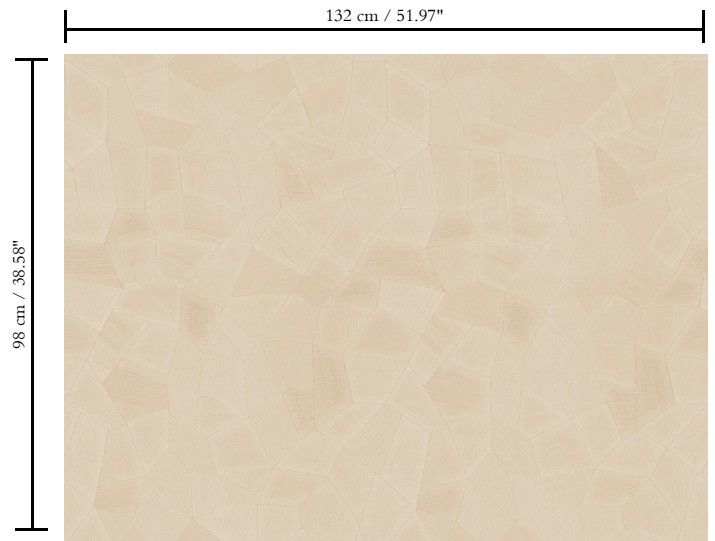

Spec Sheet

Collection

Aurora

Pattern

Aurora

Reference

67165

Composition

Contract vinyl on fabric backing

Description

This vinyl wallcovering is developed for the contract market and is therefore extremely durable, shock resistant and washable

Dimensions

Width 132/137 cm (52/54"), untrimmed, sold by the linear metre/yard

Repeat

Straight match 98 cm (38.58")

Adhesive

Adhesive for non-woven wallcovering like Arte Clearpro or 100% dispersion adhesive

Fire retardancy

B-s2, d0 / Class A

Light resistance

Good lightfastness

Care

Extra-washable

How to paste

Paste the wallcovering

How to remove

Strippable