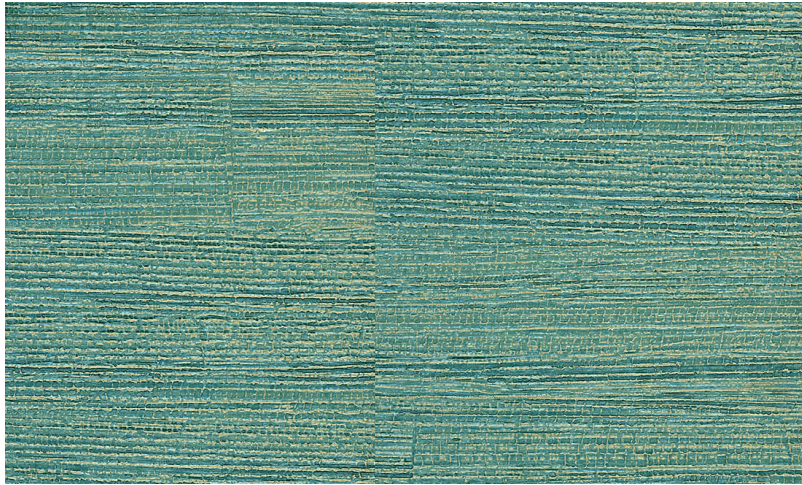

## Spec Sheet

Collection

**Aztec**

Pattern

**Aztec**

Reference

**67400**

Composition

**Non-woven wallcovering**

Dimensions

**Width 132/137 cm (52/54"), untrimmed, sold by the linear metre/yard**

Repeat

**Free match 0 cm (0.00")**

Adhesive

**Adhesive for non-woven wallcovering like Arte Clearpro or 100% dispersion adhesive**