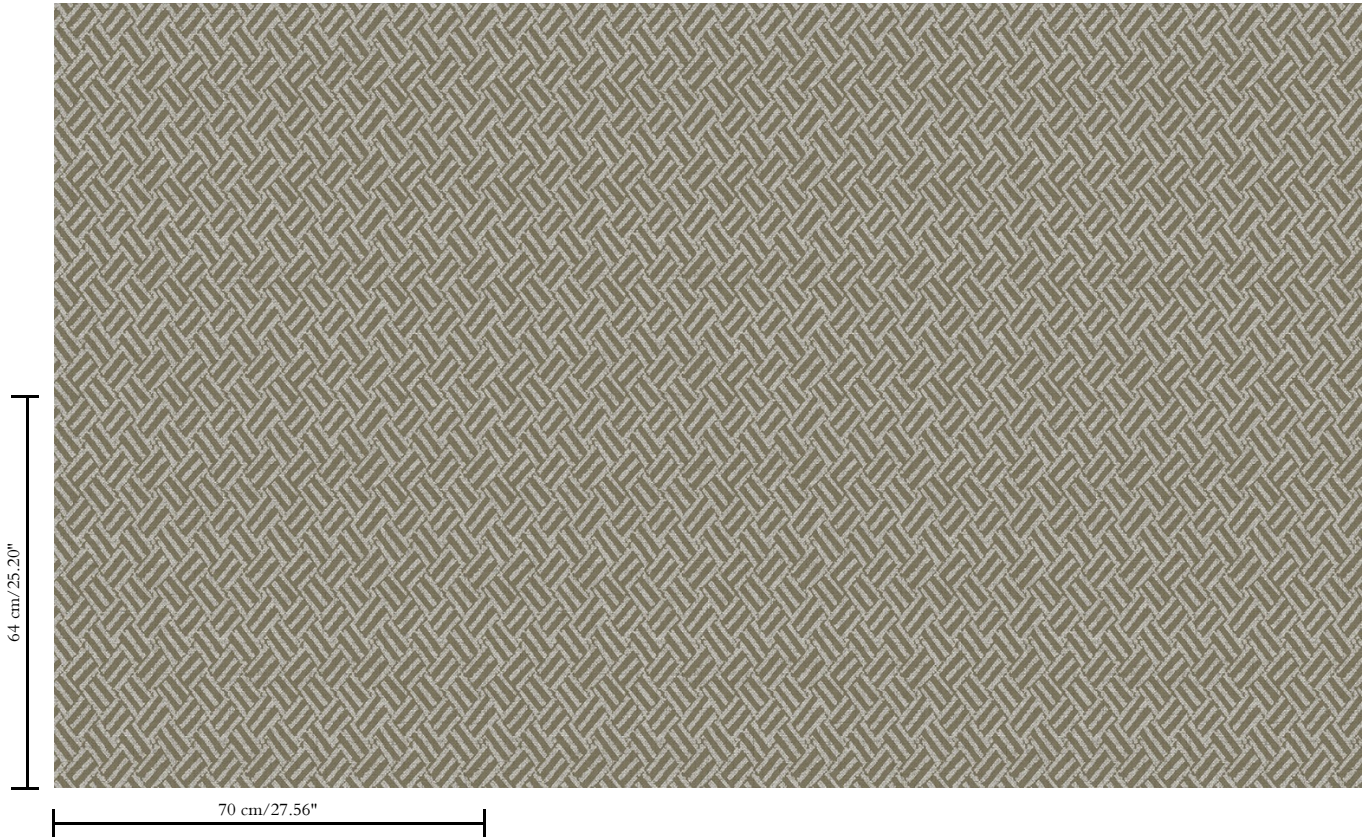

Collection

Figura

Pattern

Modum

Reference

27042