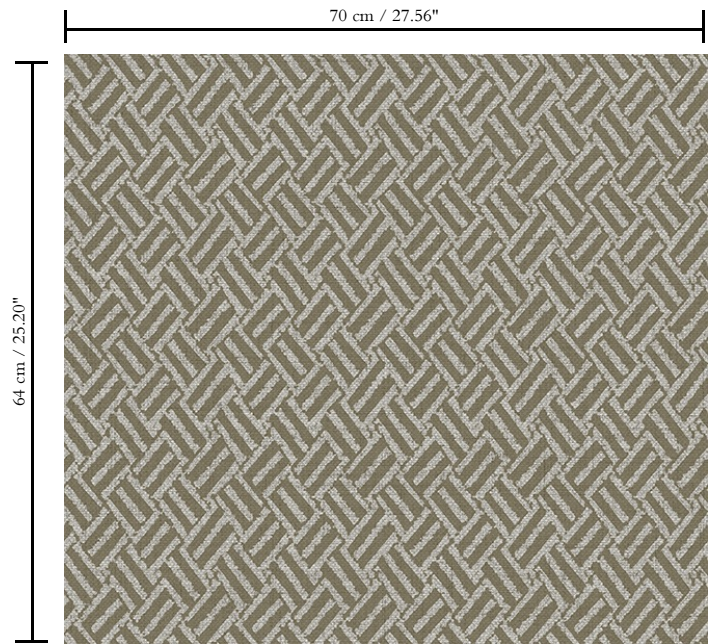

Spec Sheet

Collection

Figura

Pattern

Modum

Reference

27042

Composition

Vinyl wallpaper on non-woven backing

Description

Wallpaper with a woven grass structure

Dimensions

Rolls of 10.05 m x 0.70 m = 7 m² / 11 yds x 27.56" = 75 sq. ft.

Repeat

Straight match 64 cm (25.20")

Adhesive

**Adhesive for non-woven wallcovering like Arte Clearpro, or Metyl Special
(200 g in 4 l of water) with the addition of 20% PVA adhesive**

Fire retardancy

B-s2, d0 / Class A

Light resistance

Good lightfastness

Care

Extra-washable

How to paste

Paste the wall

How to remove

Strippable