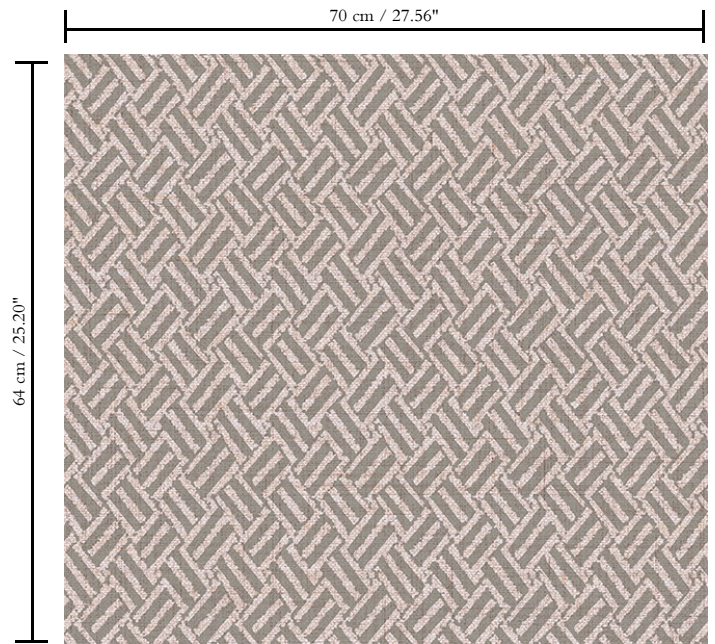

**Vinyl wallpaper on non-woven backing**

Description

**Wallpaper with a woven grass structure**

Dimensions

**Rolls of 10.05 m x 0.70 m = 7 m<sup>2</sup> / 11 yds x 27.56" = 75 sq. ft.**

Repeat

**Straight match 64 cm (25.20")**

**Good lightfastness**

Care

**Extra-washable**

How to paste

**Paste the wall**

How to remove

**Strippable**

Collection