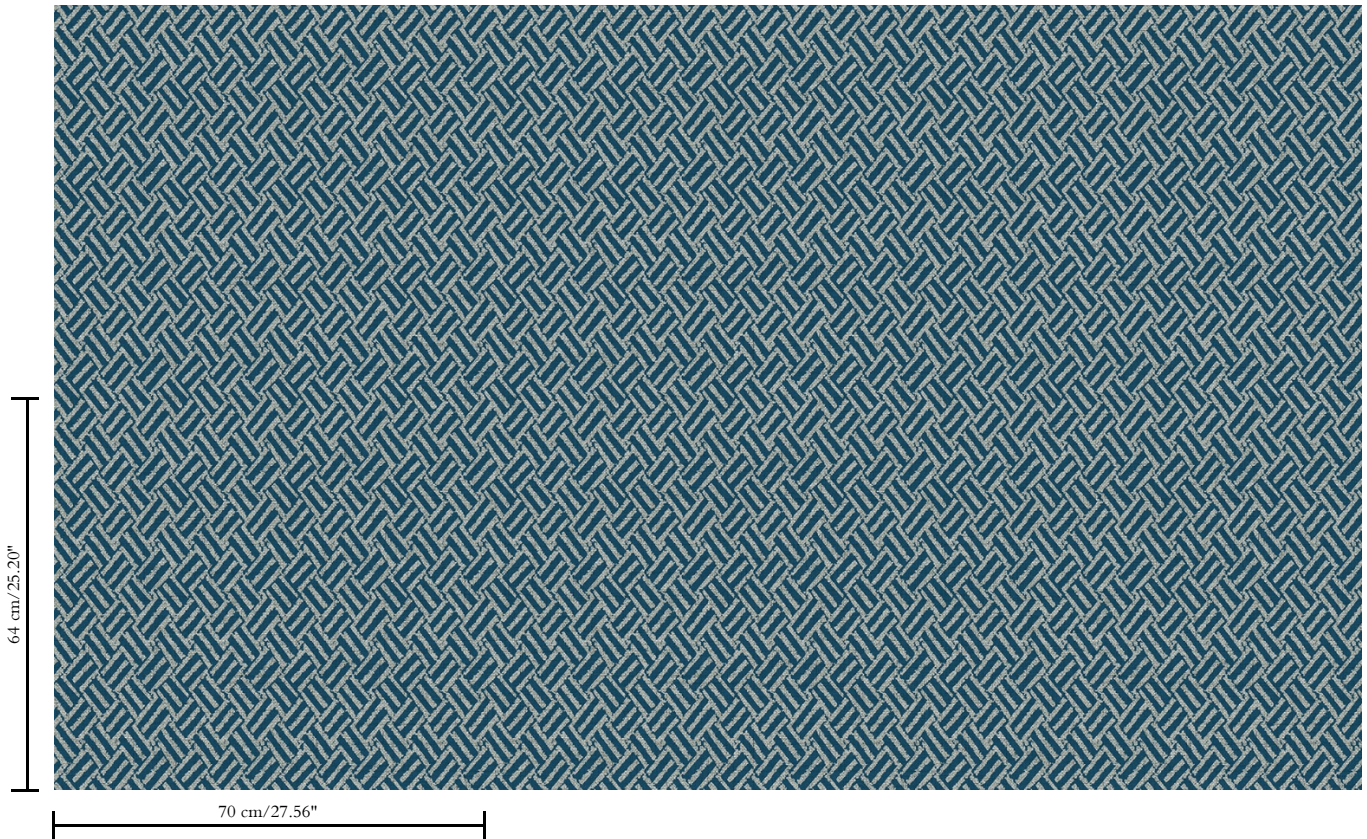

Collection

Figura

Pattern

Modum

Reference

27045