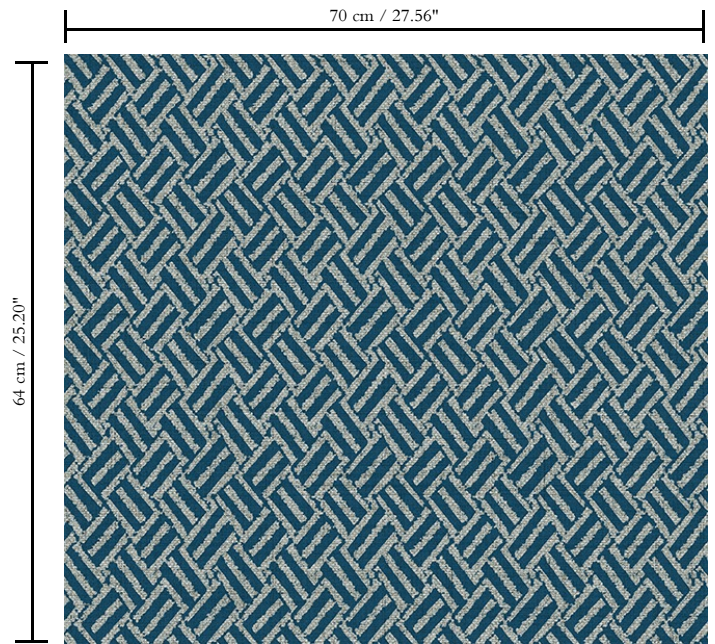

Spec Sheet

Collection

Figura

Pattern

Modum

Reference

27045

Composition

Vinyl wallpaper on non-woven backing

Description

Wallpaper with a woven grass structure

Dimensions

Rolls of 10.05 m x 0.70 m = 7 m² / 11 yds x 27.56" = 75 sq. ft.

Repeat

Straight match 64 cm (25.20")

Adhesive

Adhesive for non-woven wallcovering like Arte Clearpro, or Metyl Special
(200 g in 4 l of water) with the addition of 20% PVA adhesive

Fire retardancy

B-s2, d0 / Class A

Light resistance

Good lightfastness

Care

Extra-washable

How to paste

Paste the wall

How to remove

Strippable