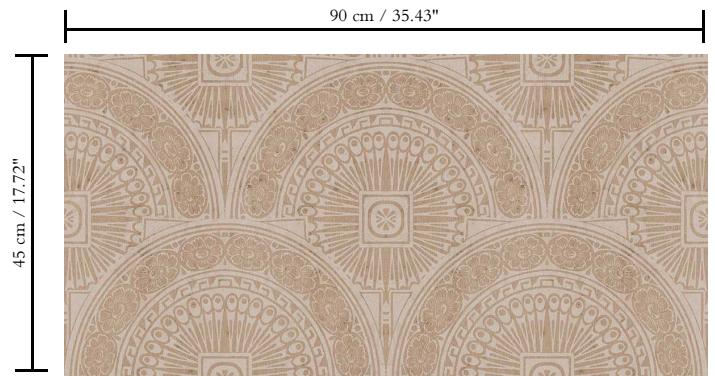

Spec Sheet

Collection

Metal X Signum

Pattern

Forum

Reference

37602

Composition

Metallic wallcovering on non-woven backing

Description

Wallcovering made of real metal foil with an oxidised effect and a print on matching tones

Dimensions

Width 90 cm (35.43"), sold by the linear metre/yard

Repeat

Straight match 45 cm (17.72")

Adhesive

Adhesive for non-woven wallcovering like Arte Clearpro or 100% dispersion adhesive

Fire retardancy

B-s1, d0 / Class A

Light resistance

Good lightfastness

Care

Washable

How to paste

Moisten the product, paste the wall

How to remove

Strippable