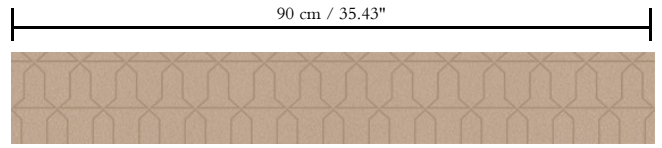

Spec Sheet

Collection

Metal X Signum

Pattern

Domus

Reference

37614

Composition

Metallic wallcovering on non-woven backing

Description

Wallcovering made of real metal foil with an oxidised effect and a print on matching tones, finished with a layer of satin lacquer or glass beads

Dimensions

Width 90 cm (35.43"), sold by the linear metre/yard

Repeat

Straight match 12.8 cm (5.04")

Adhesive

Adhesive for non-woven wallcovering like Arte Clearpro or 100% dispersion adhesive

Fire retardancy

B-s1, d0 / Class A

Collection

Metal X Signum

Pattern

Domus

Reference

37614

Remark

During production, the metal foil goes through an intensive process that was developed especially for this collection. It is coloured in such a way that the wallcovering takes on the nuances of an authentic metal look. Finally, the patterns are finished with a thin layer of satin paint or glass beads. It is normal that the glass beads that do not touch the adhesive layer, come loose. This has no impact on the final result. The glass beads in the adhesive layer adhere firmly and form the pattern. Matching plains can be found in collection Metal X