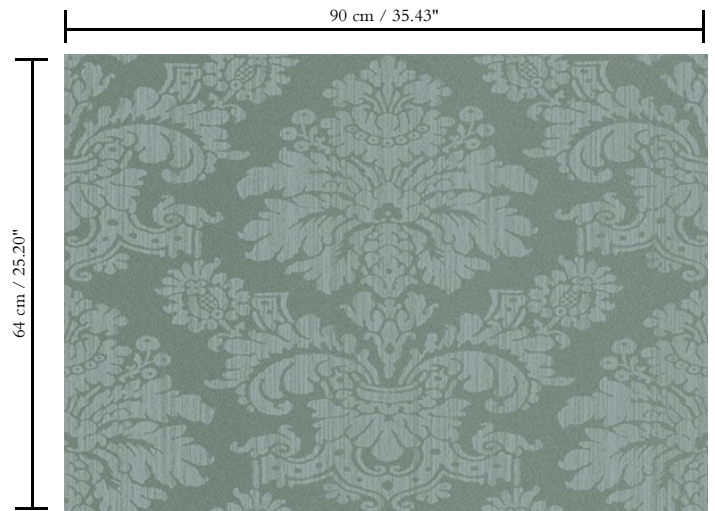

Spec Sheet

Collection

Metal X Signum

Pattern

Gloria

Reference

37642

Composition

Metallic wallcovering on non-woven backing

Description

Wallcovering made of real metal foil with an oxidised effect and a print on matching tones, some references finished with glass beads

Dimensions

Width 90 cm (35.43"), sold by the linear metre/yard

Repeat

Straight match 64 cm (25.20")

Adhesive

Adhesive for non-woven wallcovering like Arte Clearpro or 100% dispersion adhesive

Fire retardancy

B-s1, d0 / Class A

Light resistance

Good lightfastness

Care

Washable

How to paste

Moisten the product, paste the wall

How to remove

Strippable