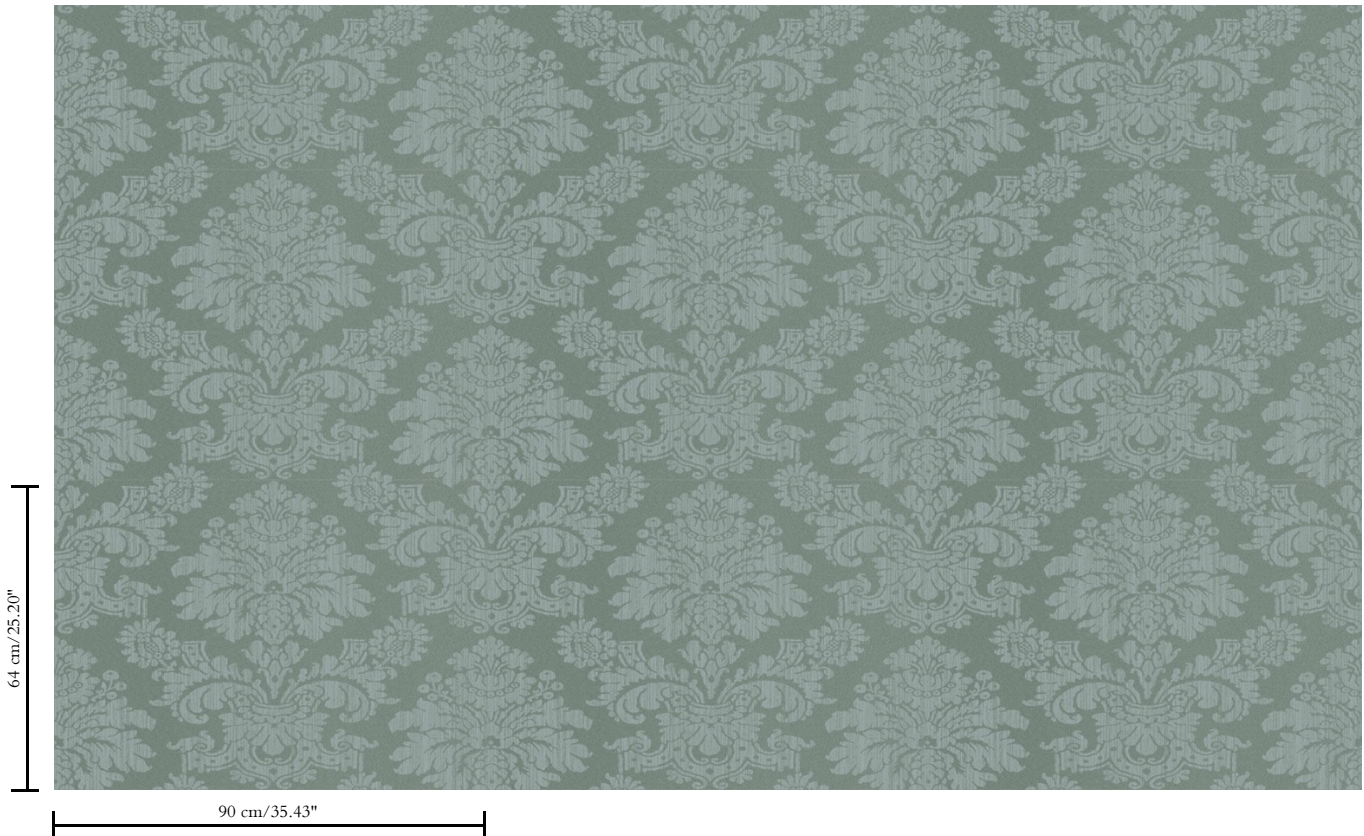

Collection

Metal X Signum

Pattern

Gloria

Reference

37642

Remark

During production, the metal foil goes through an intensive process that was developed especially for this collection. It is coloured in such a way that the wallcovering takes on the nuances of an authentic metal look. Finally, for some references the pattern is finished with glass beads. It is normal that the glass beads that do not touch the adhesive layer, come loose. This has no impact on the final result. The glass beads in the adhesive layer adhere firmly and form the pattern. Matching plains can be found in collection Metal X