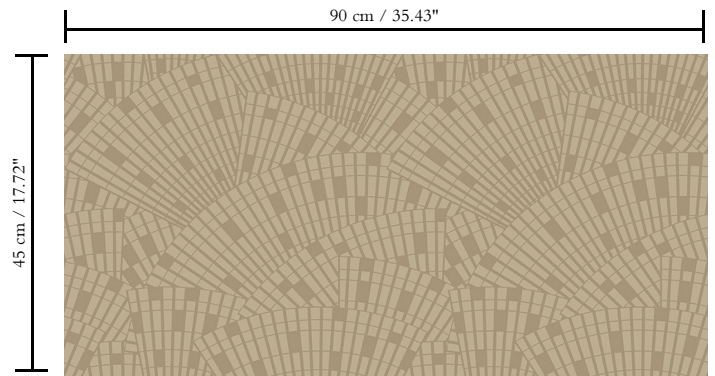

Width 90 cm (35.43"), sold by the linear metre/yard

Repeat

Straight match 45 cm (17.72")

Adhesive

Adhesive for non-woven wallcovering like Arte Clearpro or 100% dispersion adhesive

Fire retardancy

B-s1, d0 / Class A

Light resistance

Good lightfastness

Care

Washable

How to paste

Moisten the product, paste the wall

How to remove

Strippable