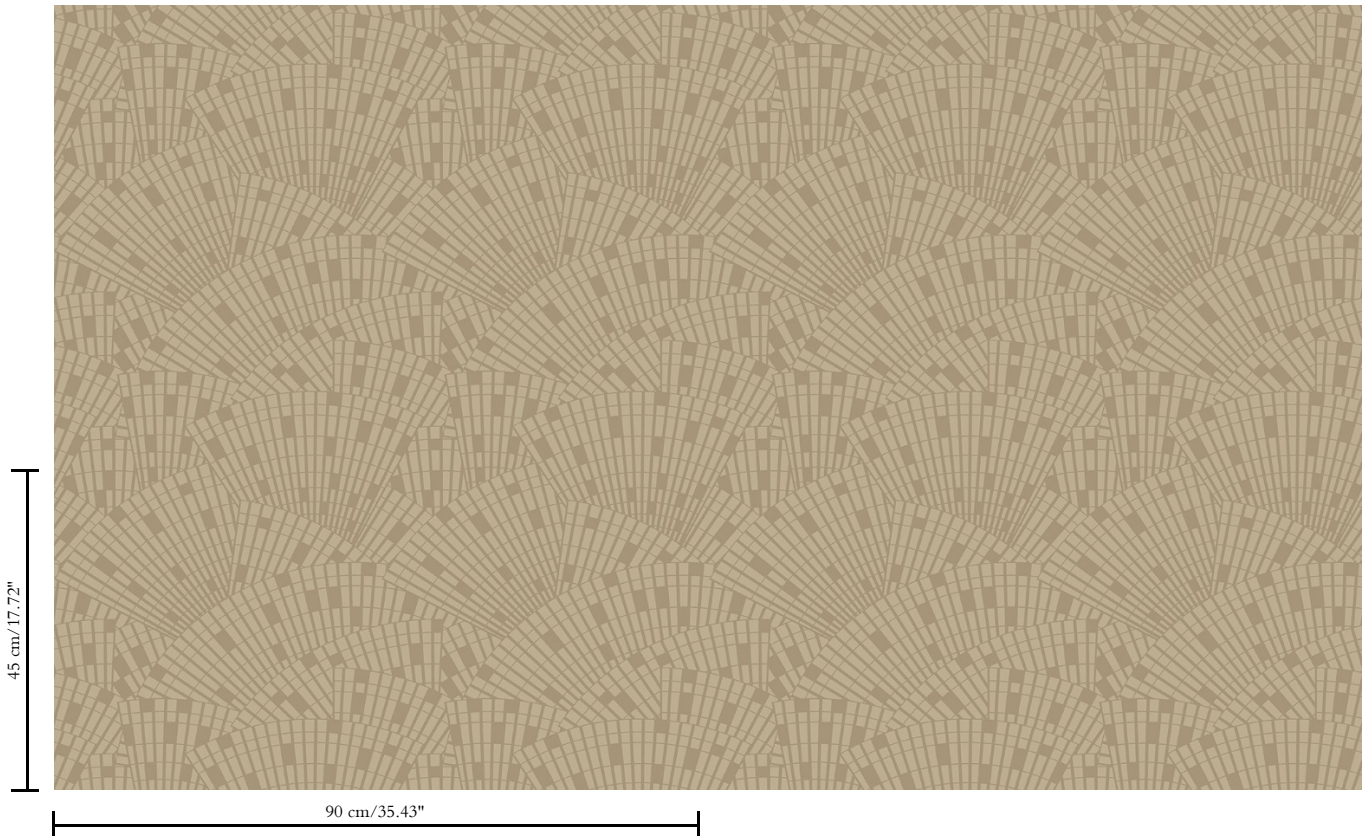

Metallic wallcovering on non-woven backing

Description

Wallcovering made of real metal foil with an oxidised effect and a print on matching tones, some references finished with a layer of satin lacquer

Dimensions

Width 90 cm (35.43"), sold by the linear metre/yard

Repeat

Straight match 45 cm (17.72")

Adhesive

Adhesive for non-woven wallcovering like Arte Clearpro or 100% dispersion adhesive

Fire retardancy

B-s1, d0 / Class A

Light resistance

Good lightfastness

Care

Washable

How to paste

Moisten the product, paste the wall

How to remove

Strippable

Collection

Metal X Signum

Pattern

Classo

Reference

37652

Remark

During production, the metal foil goes through an intensive process that was developed especially for this collection. It is coloured in such a way that the wallcovering takes on the nuances of an authentic metal look. Matching plains can be found in collection Metal X