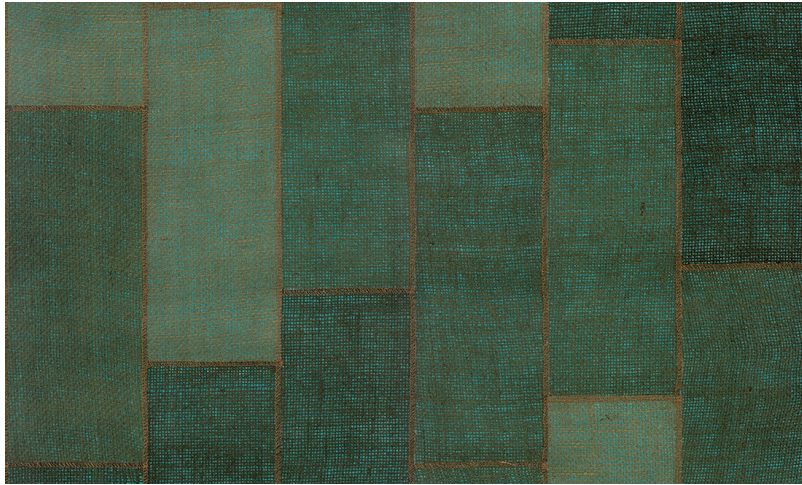

## Spec Sheet

Collection

Revera

Pattern

Align

Reference

47503

Composition

Natural wallcovering on non-woven backing

Description

Wallcovering made of handwoven and coloured jute

Dimensions

Width 91.44 cm (36.00"), sold by the linear metre/yard

Repeat

Free match 0 cm (0.00")

Adhesive

Moisten the product, paste the wall

How to remove

Strippable

Remark

The pattern Align is a patchwork of real jute, that obtains an excellent colour fastness thanks to a special treatment