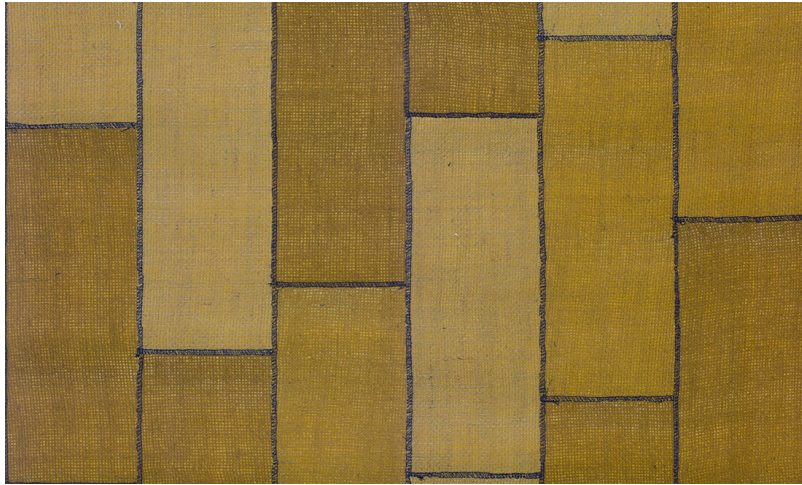

## Spec Sheet

Collection

Revera

Pattern

Align

Reference

47504

Composition

Natural wallcovering on non-woven backing

Description

Wallcovering made of handwoven and coloured jute

Dimensions

Width 91.44 cm (36.00"), sold by the linear metre/yard

Repeat

Free match 0 cm (0.00")

Adhesive

Moisten the product, paste the wall

How to remove

Strippable

Remark

The pattern Align is a patchwork of real jute, that obtains an excellent colour fastness thanks to a special treatment