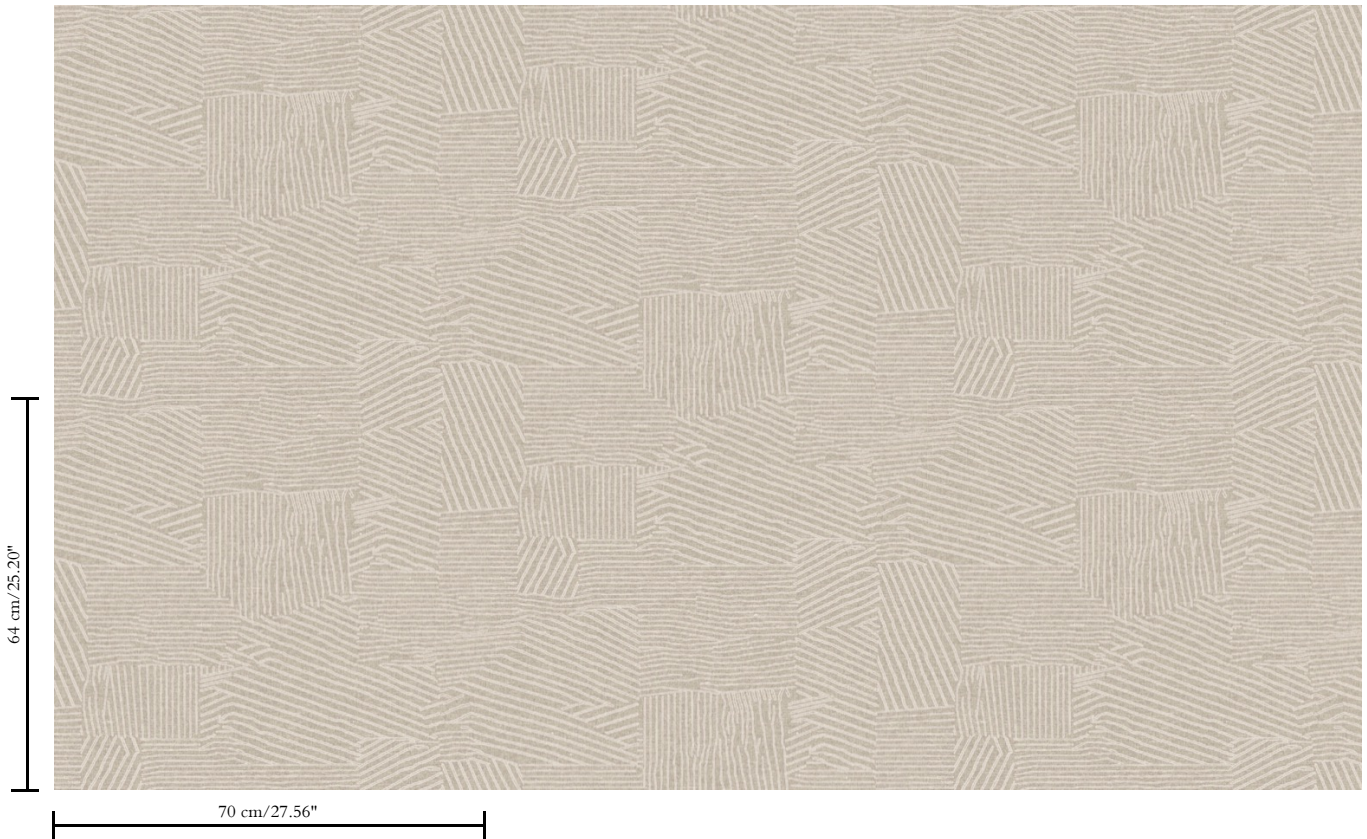

Collection
Essentials | Modulaire

Pattern
Furrow

Reference
53012