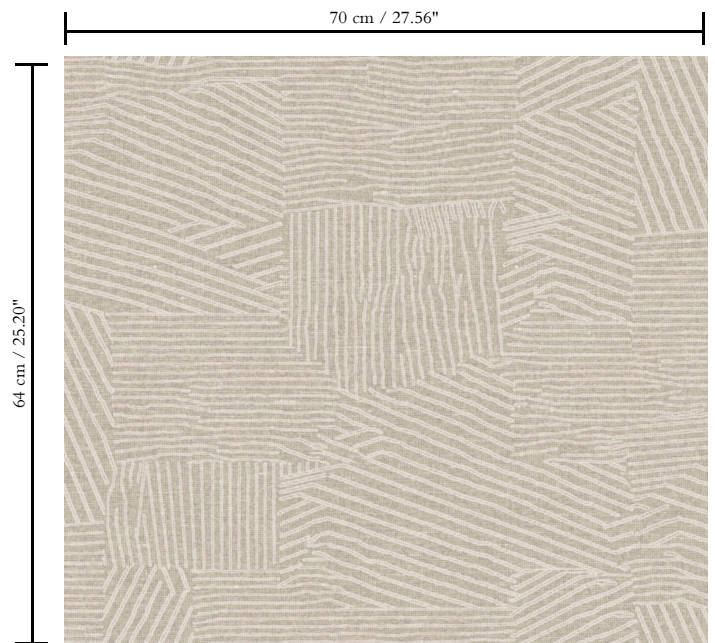

Spec Sheet

Collection

Essentials | Modulaire

Pattern

Furrow

Reference

53012

Composition

Wallpaper on non-woven backing

Description

Timeless wallpaper that interprets geometry in a new, modernistic way

Dimensions

Rolls of 8.50 m x 0.70 m = 6 m² / 9.30 yds x 27.56" = 64 sq. ft.

Repeat

Drop match 64/32 cm (25.20"/12.60")

Adhesive

Adhesive for non-woven wallcovering like Arte Clearpro, or Metyl Special (200 g in 4 l of water) with the addition of 20% PVA adhesive

Fire retardancy

B-s1, d0 / Class A

Light resistance

Good lightfastness

Care

Washable

How to paste

Paste the wall

How to remove

Strippable