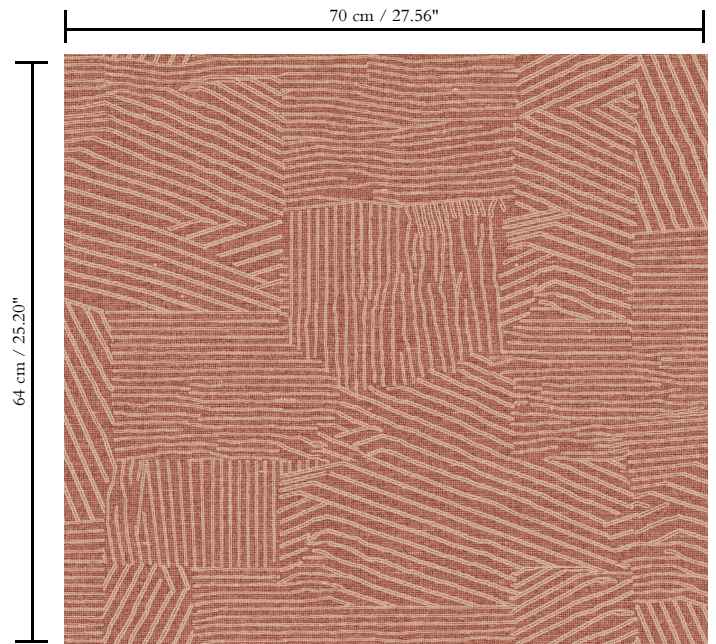

Spec Sheet

Collection

Essentials | Modulaire

Pattern

Furrow

Reference

53013

Composition

Wallpaper on non-woven backing

Description

Timeless wallpaper that interprets geometry in a new, modernistic way

Dimensions

Rolls of 8.50 m x 0.70 m = 6 m² / 9.30 yds x 27.56" = 64 sq. ft.

Repeat

Drop match 64/32 cm (25.20"/12.60")

Adhesive

Adhesive for non-woven wallcovering like Arte Clearpro, or Metyl Special (200 g in 4 l of water) with the addition of 20% PVA adhesive

Fire retardancy

B-s1, d0 / Class A

Light resistance

Good lightfastness

Care

Washable

How to paste

Paste the wall

How to remove

Strippable