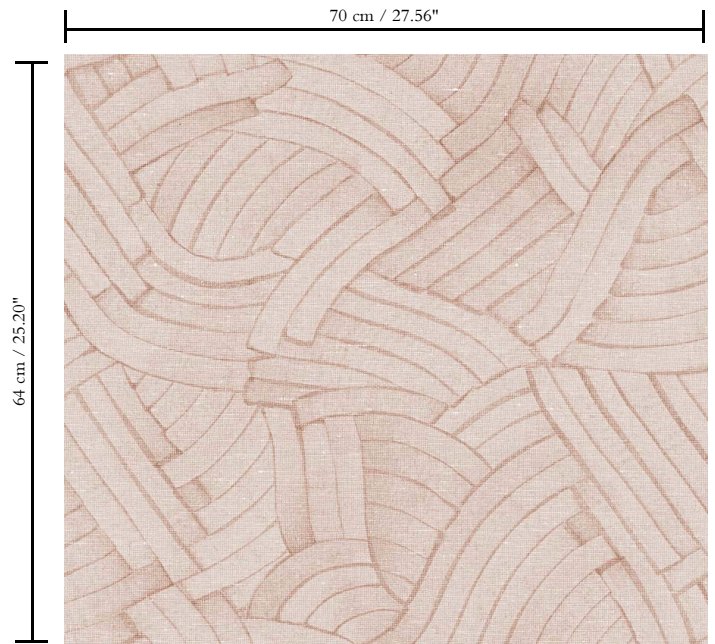

Spec Sheet

Collection

Essentials | Modulaire

Pattern

Wind

Reference

53020

Composition

Wallpaper on non-woven backing

Description

Timeless wallpaper that interprets geometry in a new, modernistic way

Dimensions

Rolls of 8.50 m x 0.70 m = 6 m² / 9.30 yds x 27.56" = 64 sq. ft.

Repeat

Drop match 64/32 cm (25.20"/12.60")

Adhesive

Adhesive for non-woven wallcovering like Arte Clearpro, or Metyl Special (200 g in 4 l of water) with the addition of 20% PVA adhesive

Fire retardancy

B-s1, d0 / Class A

Light resistance

Good lightfastness

Care

Washable

How to paste

Paste the wall

How to remove

Strippable