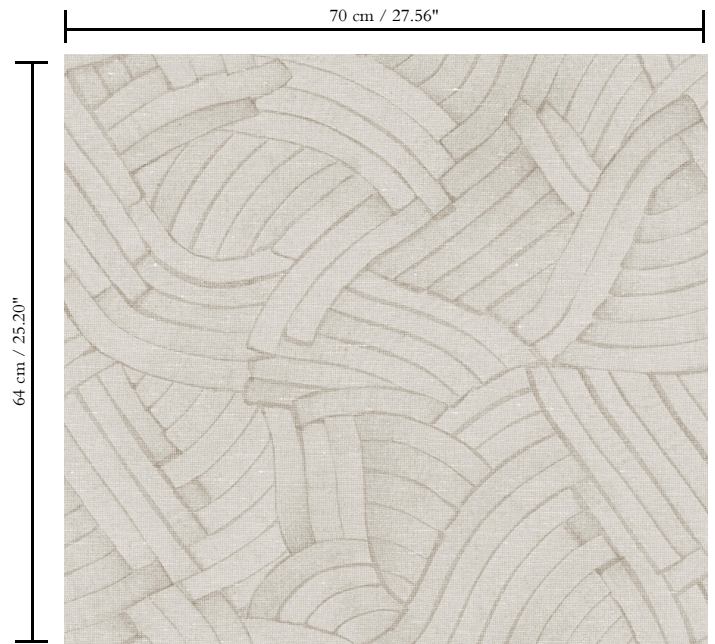

Wallpaper on non-woven backing

Description

Timeless wallpaper that interprets geometry in a new, modernistic way

Dimensions

Rolls of 8.50 m x 0.70 m = 6 m² / 9.30 yds x 27.56" = 64 sq. ft.

Repeat

Drop match 64/32 cm (25.20"/12.60")

Care

Washable

How to paste

Paste the wall

How to remove

Strippable

Collection
Essentials | Modulaire

Pattern
Wind