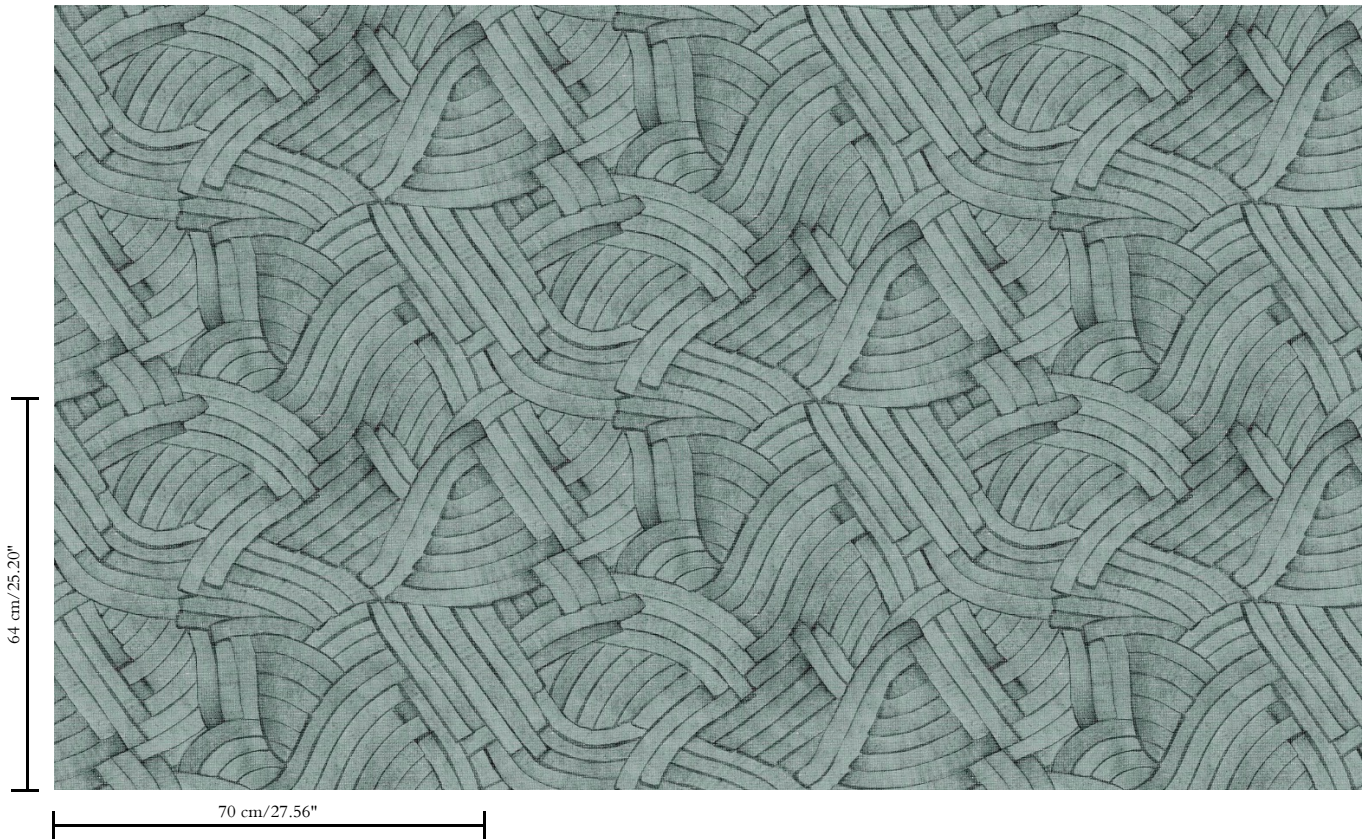

Collection

Essentials | Modulaire

Pattern

Wind

Reference

53023