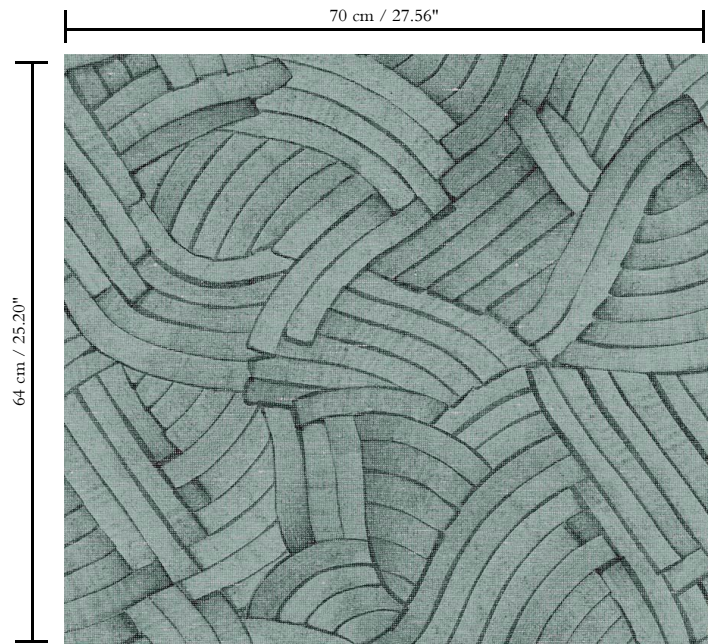

Wallpaper on non-woven backing

Description

Timeless wallpaper that interprets geometry in a new, modernistic way

Dimensions

Rolls of 8.50 m x 0.70 m = 6 m² / 9.30 yds x 27.56" = 64 sq. ft.

Repeat

Drop match 64/32 cm (25.20"/12.60")

Adhesive

Adhesive for non-woven wallcovering like Arte Clearpro, or Metyl Special (200 g in 4 l of water) with the addition of 20% PVA adhesive

Fire retardancy

B-s1, d0 / Class A

Light resistance

Good lightfastness

Care

Washable

How to paste

Paste the wall

How to remove

Strippable

Collection

Essentials | Modulaire

Pattern

Wind

Reference

53023