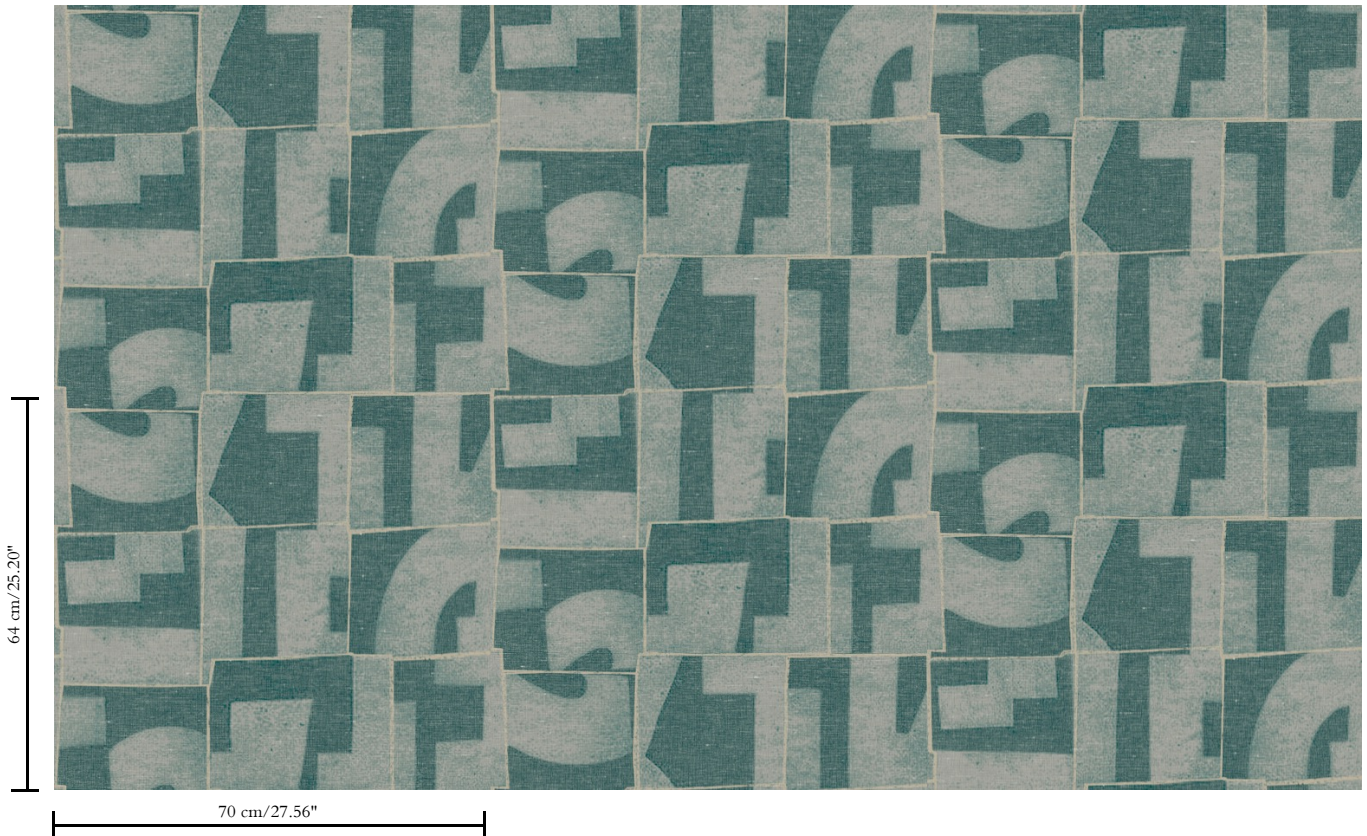

ARTE

www.arte-international.com

Collection

Essentials | Modulaire

Pattern

Module

Reference

53030

<https://www.arte-international.com/en/collections/essentials-modulaire/module/53030>