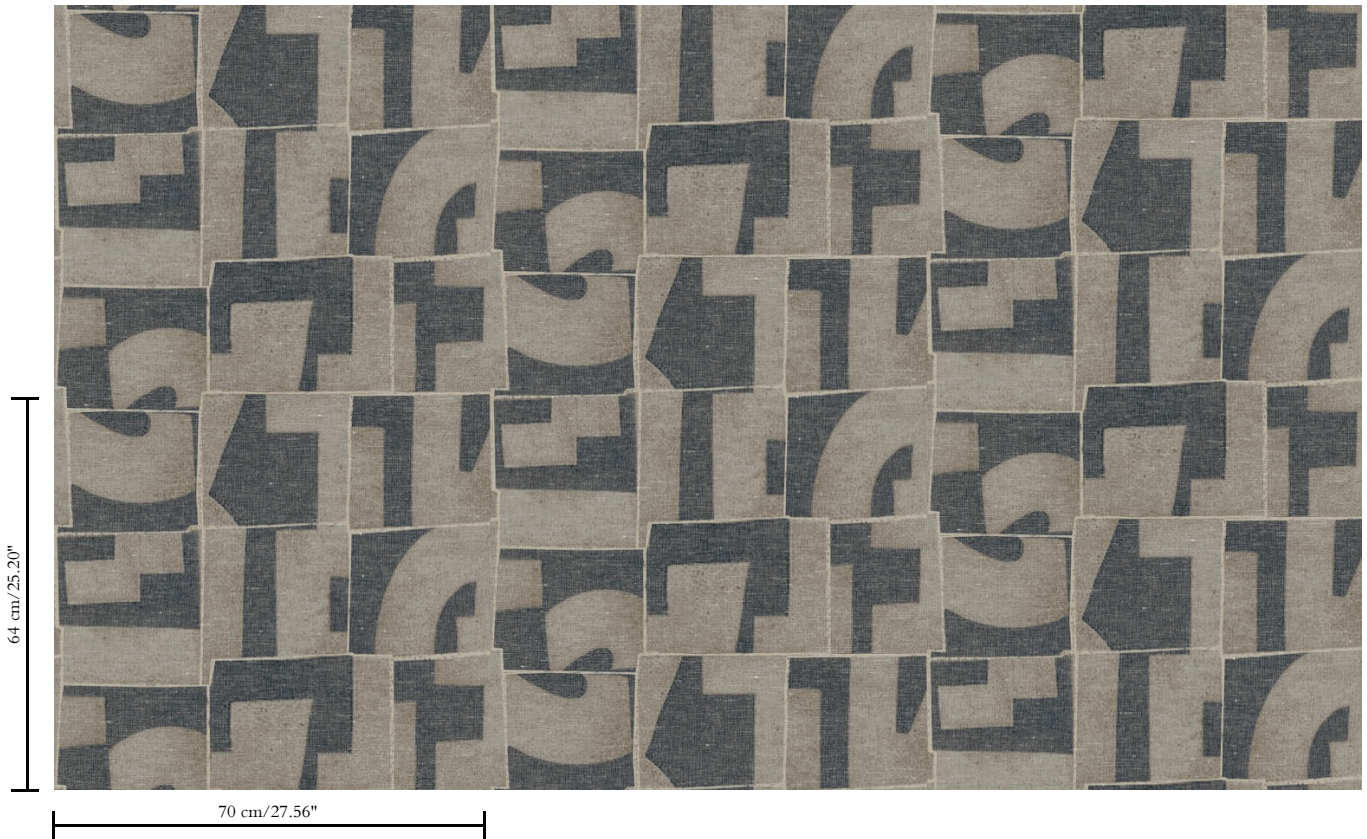

ARTE

www.arte-international.com

Collection

Essentials | Modulaire

Pattern

Module

Reference

53033

<https://www.arte-international.com/en/collections/essentials-modulaire/module/53033>