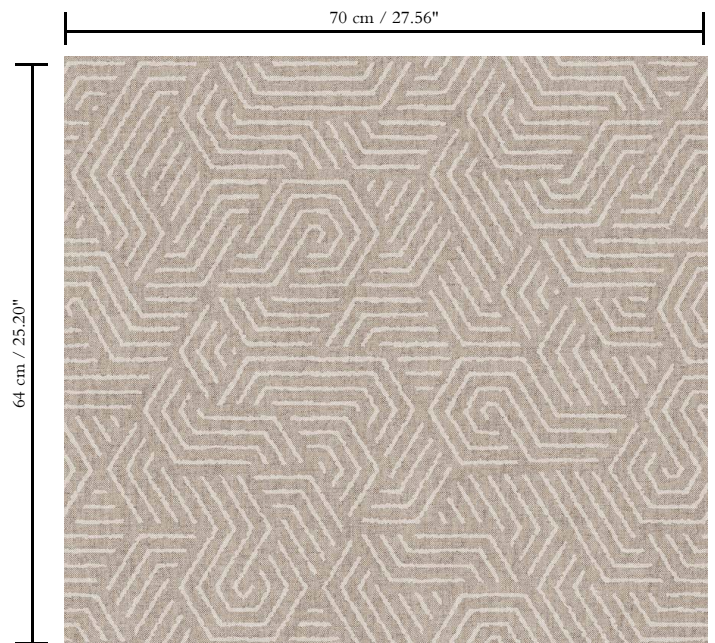

Wallpaper on non-woven backing

Description

Timeless wallpaper that interprets geometry in a new, modernistic way

Dimensions

Rolls of 8.50 m x 0.70 m = 6 m<sup>2</sup> / 9.30 yds x 27.56" = 64 sq. ft.

Repeat

Straight match 64 cm (25.20")

Adhesive

Adhesive for non-woven wallcovering like Arte Clearpro, or Metyl Special (200 g in 4 l of water) with the addition of 20% PVA adhesive

Fire retardancy

B-s1, d0 / Class A

Light resistance

Good lightfastness

Care

Washable

How to paste

Paste the wall

How to remove

Strippable