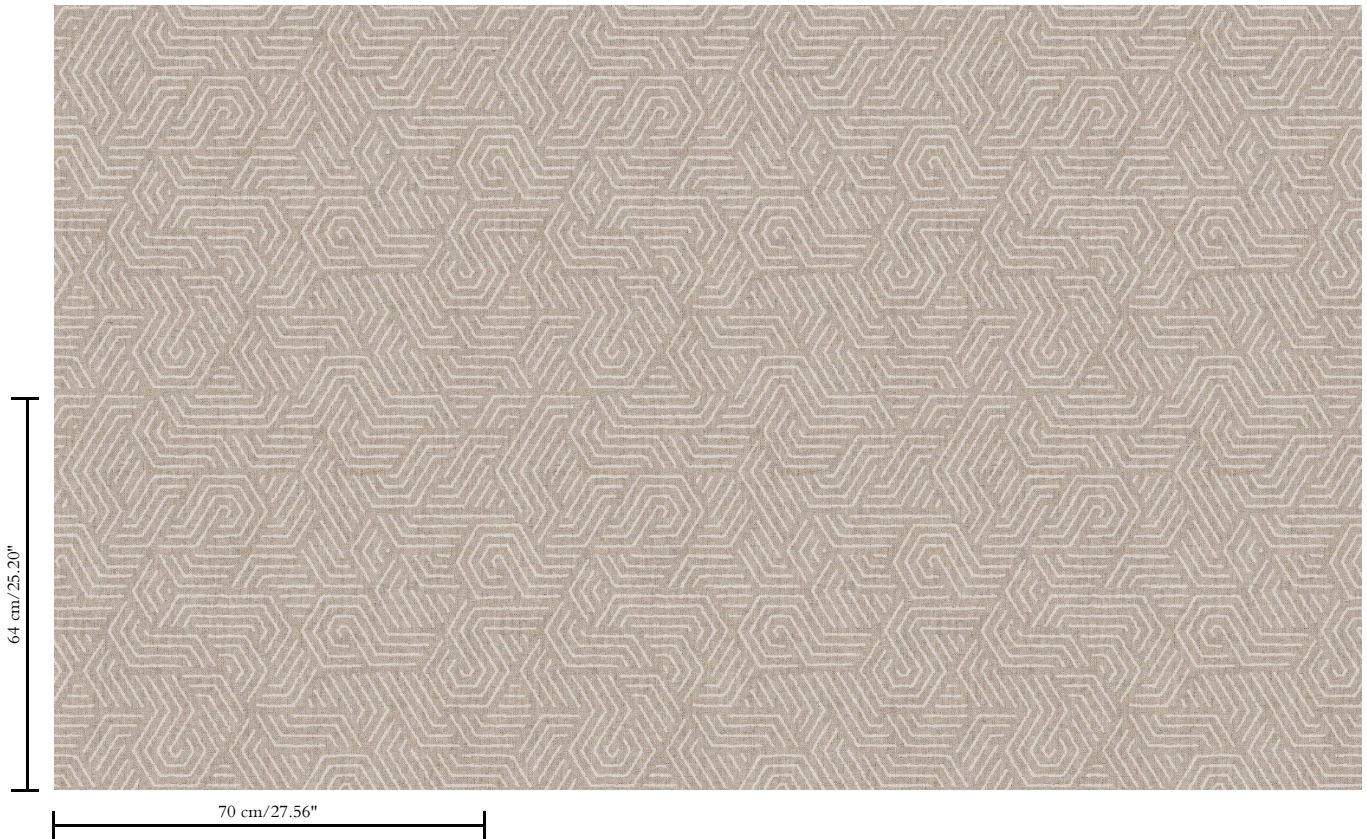

Straight match 64 cm (25.20")

Adhesive

Adhesive for non-woven wallcovering like Arte Clearpro, or Metyl Special (200 g in 4 l of water) with the addition of 20% PVA adhesive

Fire retardancy

B-s1, d0 / Class A

Light resistance

Good lightfastness

Care

Washable

How to paste

Paste the wall

How to remove

Strippable