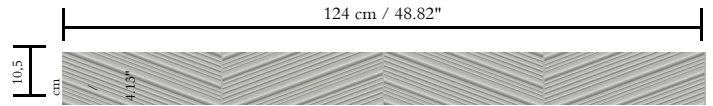

Spec Sheet

Collection

Spectra

Pattern

Parquet

Reference

61500

Composition

3D textile wallcovering on non-woven backing

Description

Three-dimensional wallcovering with a smooth and soft look & feel

Dimensions

Width 124 cm (48.82"), sold by the linear metre/yard

Repeat

Straight match 10.5 cm (4.13")

Adhesive

Adhesive for non-woven wallcovering like Arte Clearpro or 100% dispersion adhesive

Fire retardancy

B-s1, d0 / Class A

Light resistance

Good lightfastness

Care

Spongeable during hanging (dab away damp glue)

How to paste

Paste the wall

How to remove

Strippable