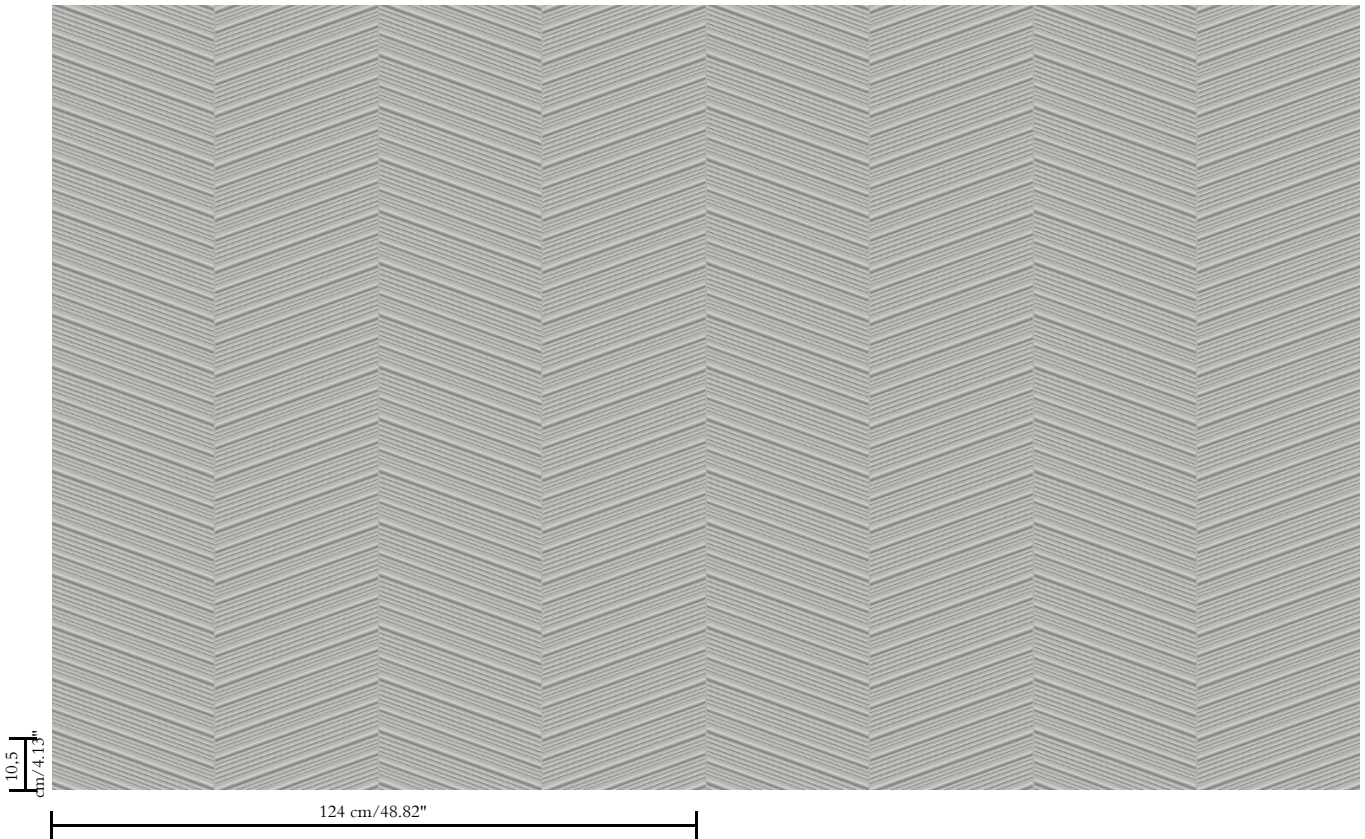

Collection

Spectra

Pattern

Parquet

Reference

61500

Remark

Stain and water repellent, positive acoustic effect