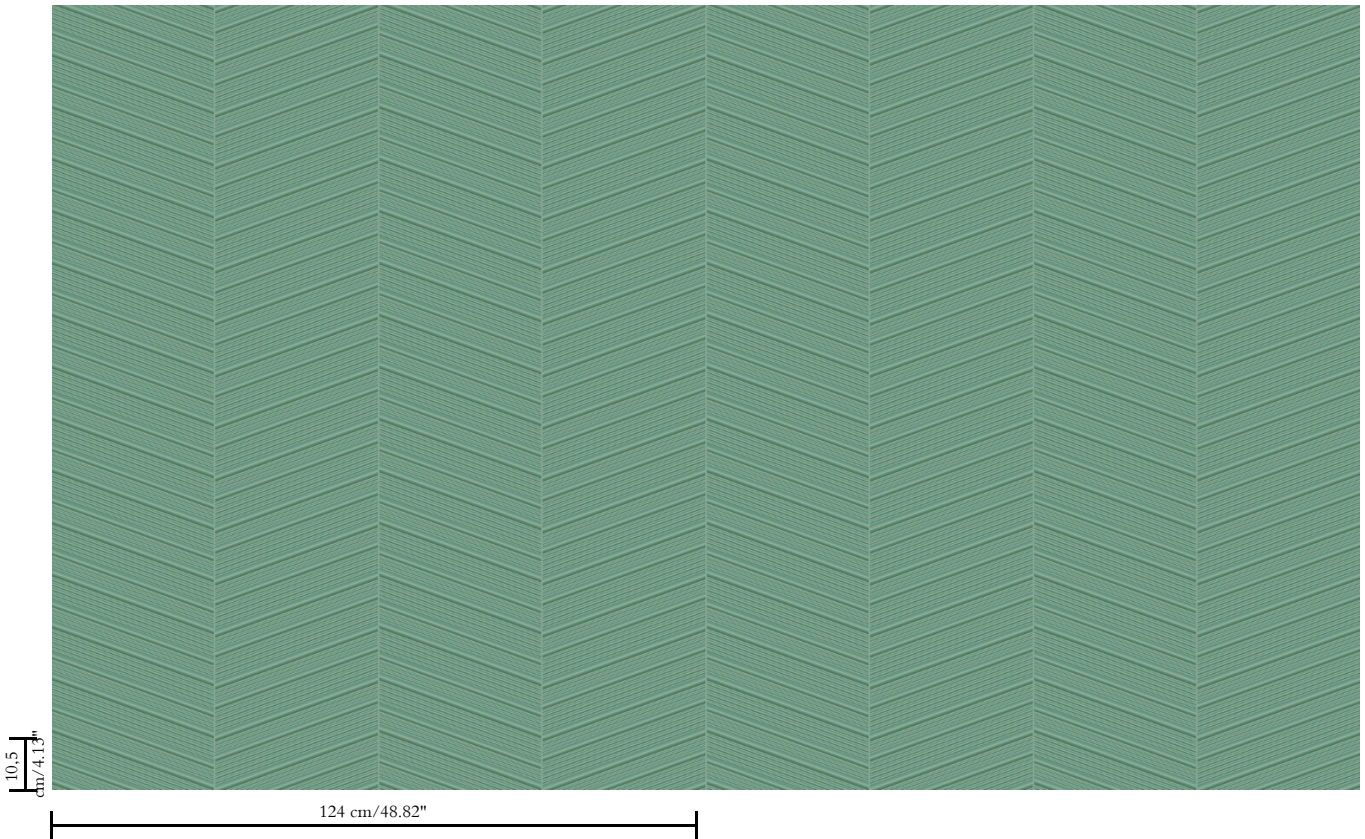

Collection

Spectra

Pattern

Parquet

Reference

61502

Remark

Stain and water repellent, positive acoustic effect