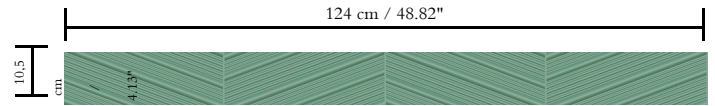

Spec Sheet

Collection

Spectra

Pattern

Parquet

Reference

61502

Composition

3D textile wallcovering on non-woven backing

Description

Three-dimensional wallcovering with a smooth and soft look & feel

Dimensions

Width 124 cm (48.82"), sold by the linear metre/yard

Repeat

Straight match 10.5 cm (4.13")

Adhesive

Adhesive for non-woven wallcovering like Arte Clearpro or 100% dispersion adhesive

Fire retardancy

B-s1, d0 / Class A

Light resistance

Good lightfastness

Care

Spongeable during hanging (dab away damp glue)

How to paste

Paste the wall

How to remove

Strippable