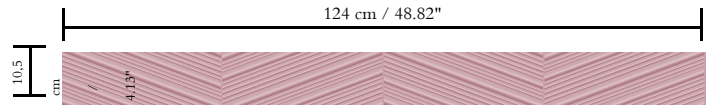

Spec Sheet

Collection

Spectra

Pattern

Parquet

Reference

61503

Composition

3D textile wallcovering on non-woven backing

Description

Three-dimensional wallcovering with a smooth and soft look & feel

Dimensions

Width 124 cm (48.82"), sold by the linear metre/yard

Repeat

Straight match 10.5 cm (4.13")