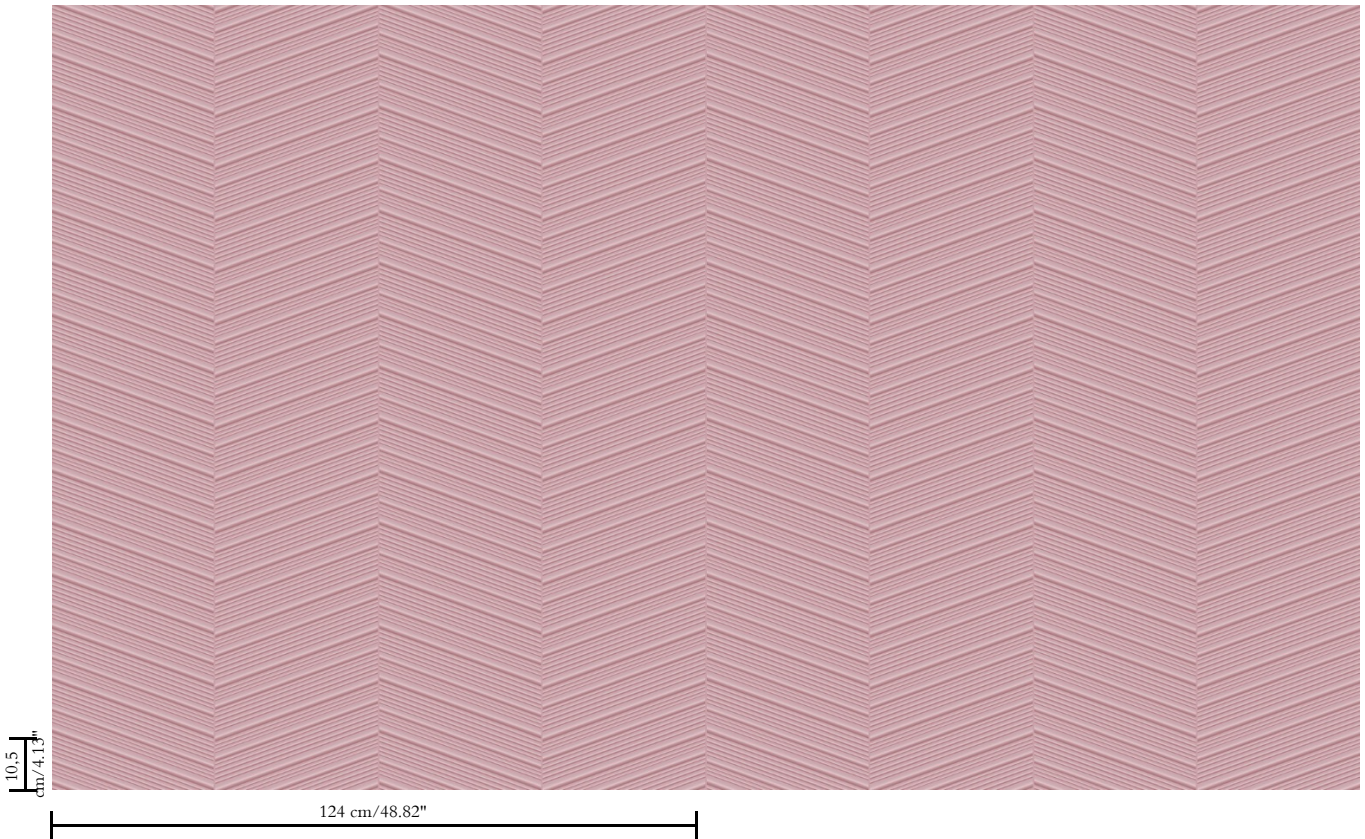

Collection

Spectra

Pattern

Parquet

Reference

61503

Remark

Stain and water repellent, positive acoustic effect