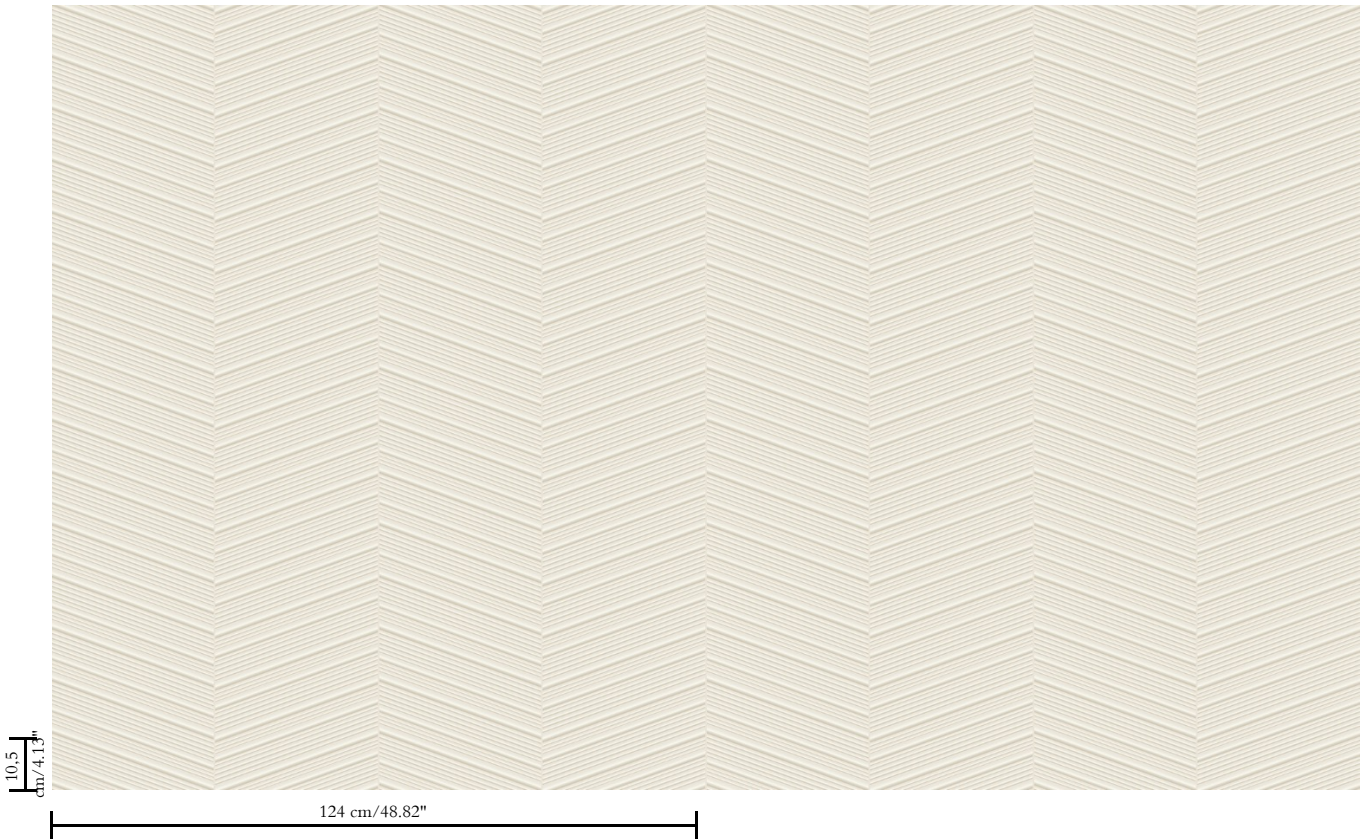

Collection

Spectra

Pattern

Parquet

Reference

61504

Remark

Stain and water repellent, positive acoustic effect