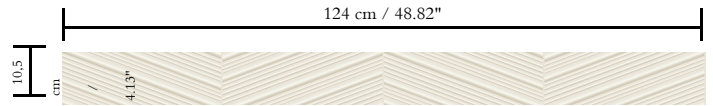

Spec Sheet

Collection

Spectra

Pattern

Parquet

Reference

61504

Composition

3D textile wallcovering on non-woven backing

Description

Three-dimensional wallcovering with a smooth and soft look & feel

Dimensions

Width 124 cm (48.82"), sold by the linear metre/yard

Repeat

Straight match 10.5 cm (4.13")

Adhesive

Adhesive for non-woven wallcovering like Arte Clearpro or 100% dispersion adhesive

Fire retardancy

B-s1, d0 / Class A

Light resistance

Good lightfastness

Care

Spongeable during hanging (dab away damp glue)

How to paste

Paste the wall

How to remove

Strippable