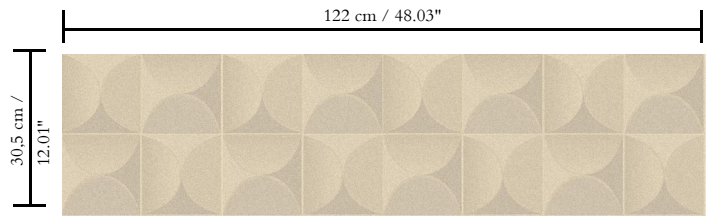

Spec Sheet

Collection

Spectra

Pattern

Carrelage

Reference

61510

Composition

3D textile wallcovering on non-woven backing

Description

Wallcovering with a smooth and soft look & feel

Dimensions

Width 122 cm (48.03"), sold by the linear metre/yard

Repeat

Straight match 30.5 cm (12.01")