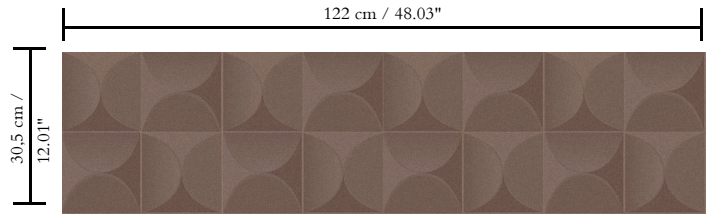

# Spec Sheet

Collection

Spectra

Pattern

Carrelage

Reference

61512

Composition

3D textile wallcovering on non-woven backing

Description

Wallcovering with a smooth and soft look & feel

Dimensions

Width 122 cm (48.03"), sold by the linear metre/yard

Repeat

Straight match 30.5 cm (12.01")