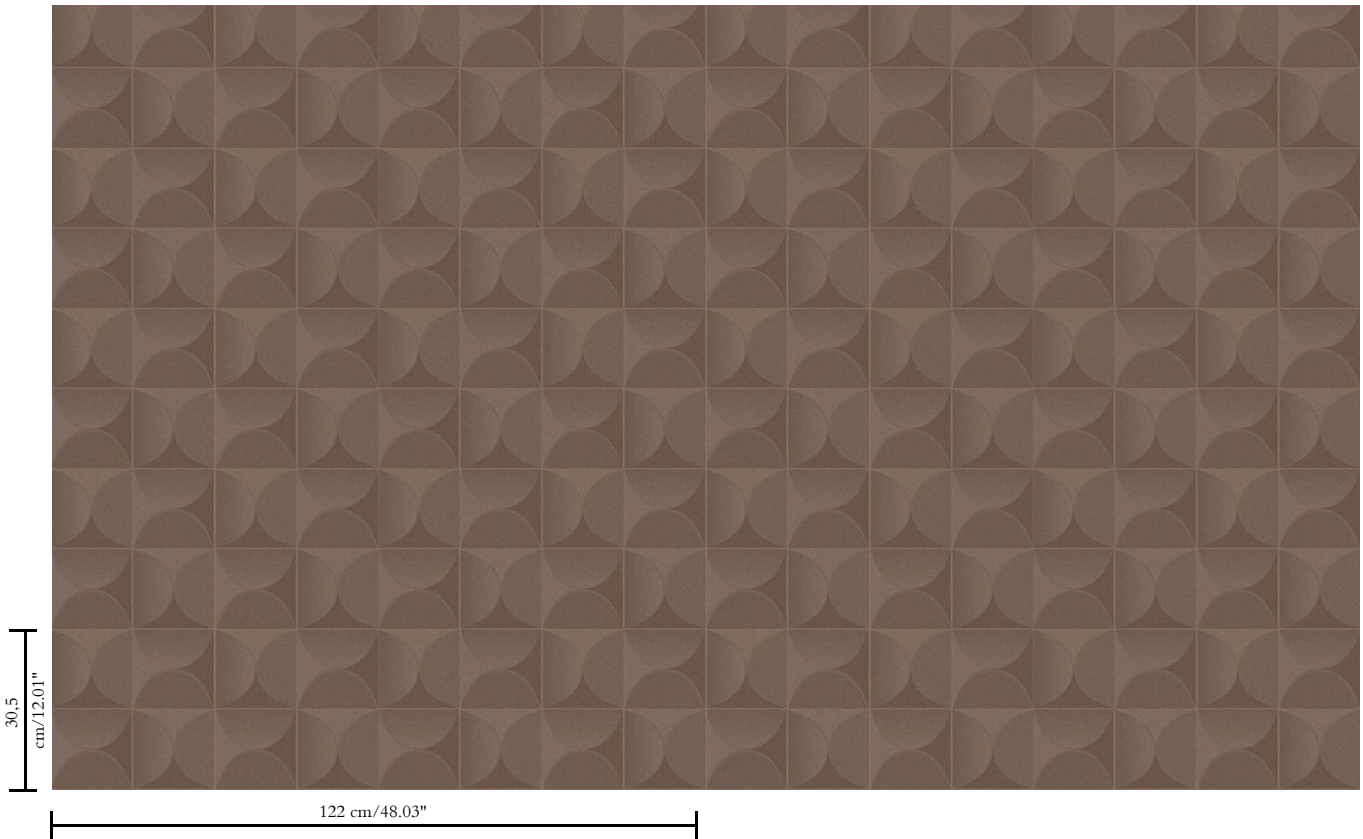

Collection

Spectra

Pattern

Carrelage

Reference

61512

Remark

Stain and water repellent, positive acoustic effect