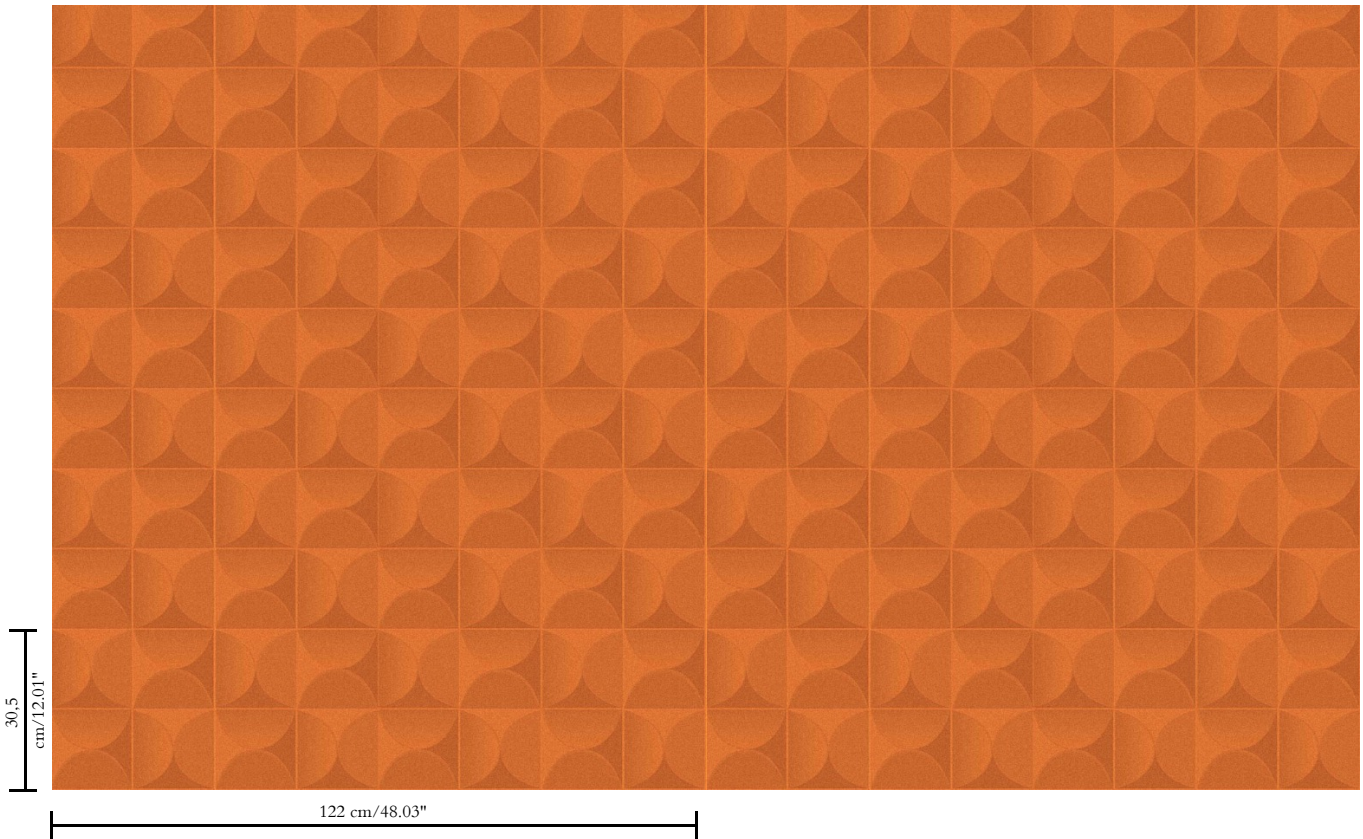

Collection

Spectra

Pattern

Carrelage

Reference

61513

Remark

Stain and water repellent, positive acoustic effect