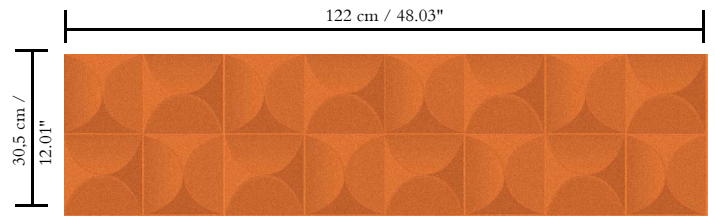

Spec Sheet

Collection

Spectra

Pattern

Carrelage

Reference

61513

Composition

3D textile wallcovering on non-woven backing

Description

Wallcovering with a smooth and soft look & feel

Dimensions

Width 122 cm (48.03"), sold by the linear metre/yard

Repeat

Straight match 30.5 cm (12.01")