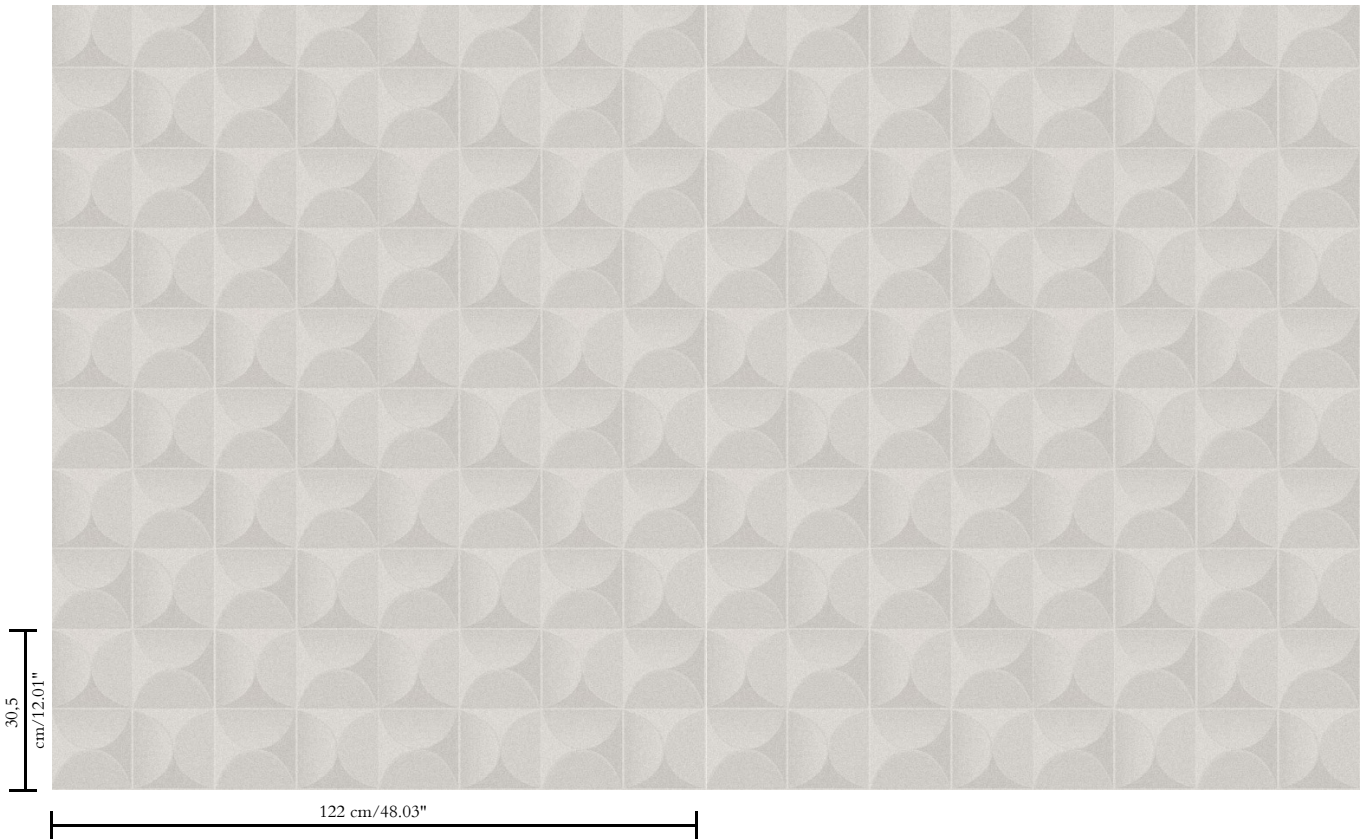

Collection

Spectra

Pattern

Carrelage

Reference

61514

Remark

Stain and water repellent, positive acoustic effect