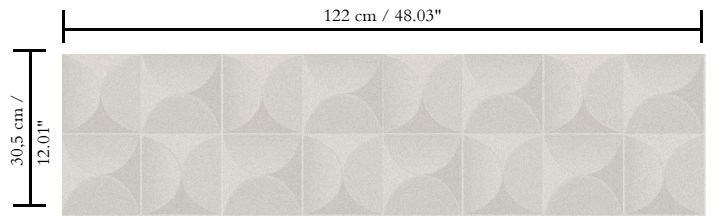

Spec Sheet

Collection

Spectra

Pattern

Carrelage

Reference

61514

Composition

3D textile wallcovering on non-woven backing

Description

Wallcovering with a smooth and soft look & feel

Dimensions

Width 122 cm (48.03"), sold by the linear metre/yard

Repeat

Straight match 30.5 cm (12.01")