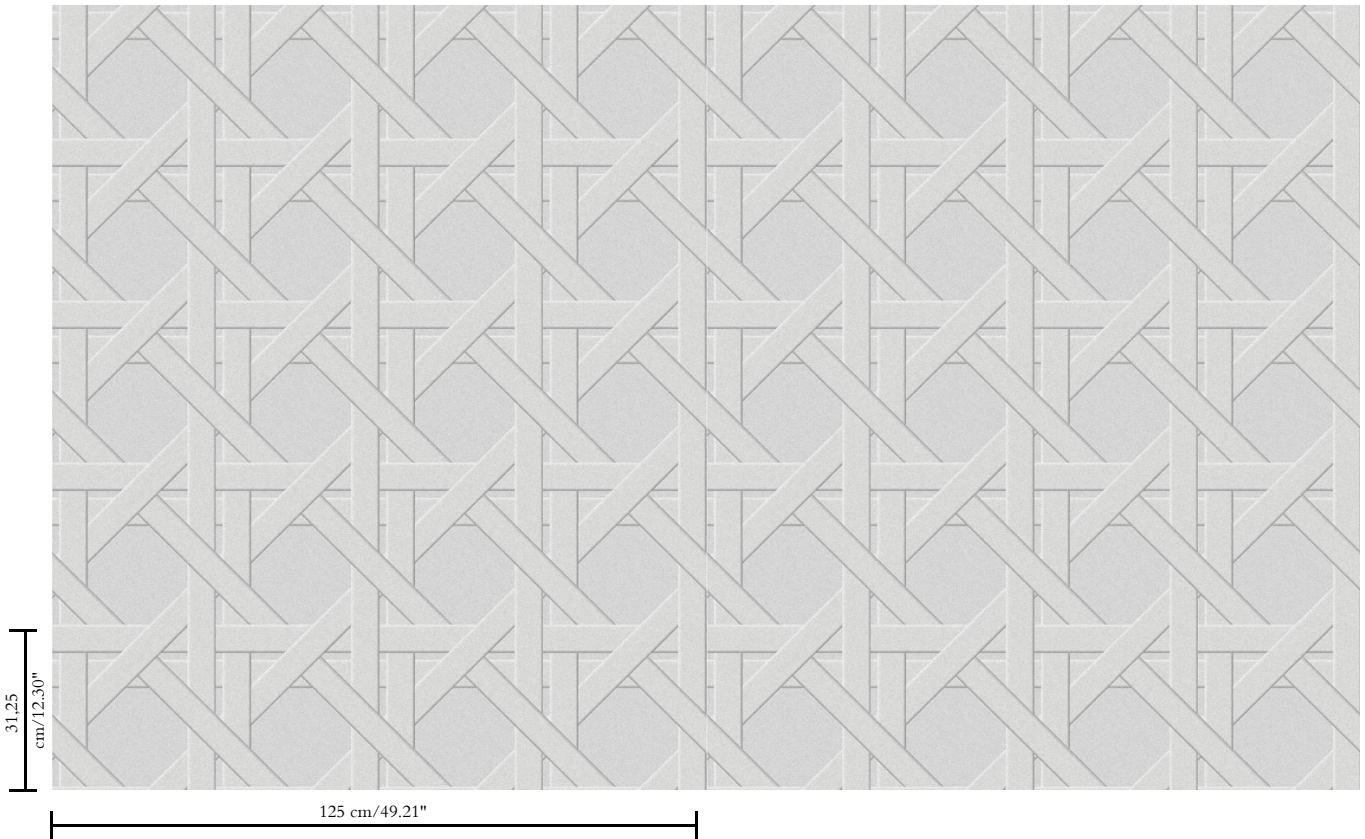

Collection

Spectra

Pattern

Cannage

Reference

61520

Remark

Stain and water repellent, positive acoustic effect