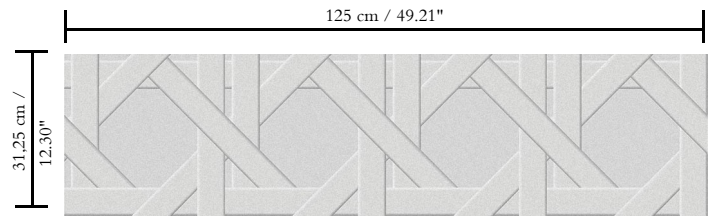

Spec Sheet

Collection

Spectra

Pattern

Cannage

Reference

61520

Composition

3D textile wallcovering on non-woven backing

Description

Three-dimensional wallcovering with a smooth and soft look & feel

Dimensions

Width 125 cm (49.21"), sold by the linear metre/yard

Repeat

Straight match 31.25 cm (12.30")