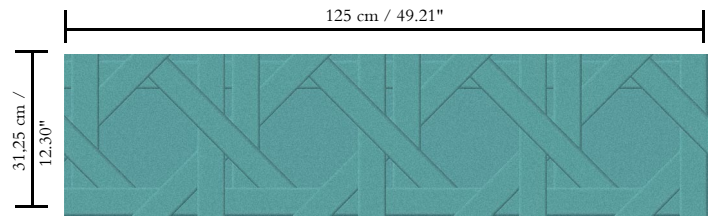

Spec Sheet

Collection

Spectra

Pattern

Cannage

Reference

61522

Composition

3D textile wallcovering on non-woven backing

Description

Three-dimensional wallcovering with a smooth and soft look & feel

Dimensions

Width 125 cm (49.21"), sold by the linear metre/yard

Repeat

Straight match 31.25 cm (12.30")