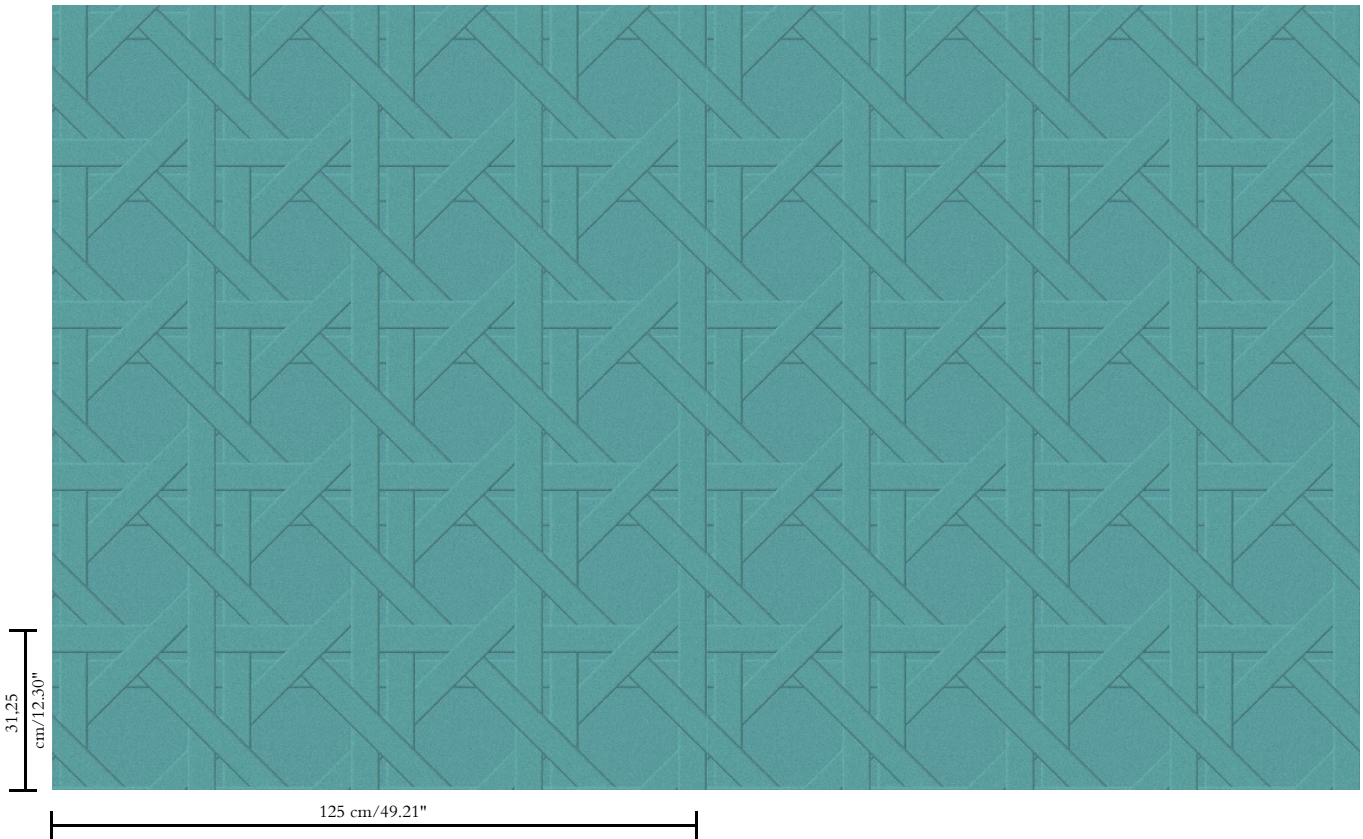

Collection

Spectra

Pattern

Cannage

Reference

61522

Remark

Stain and water repellent, positive acoustic effect