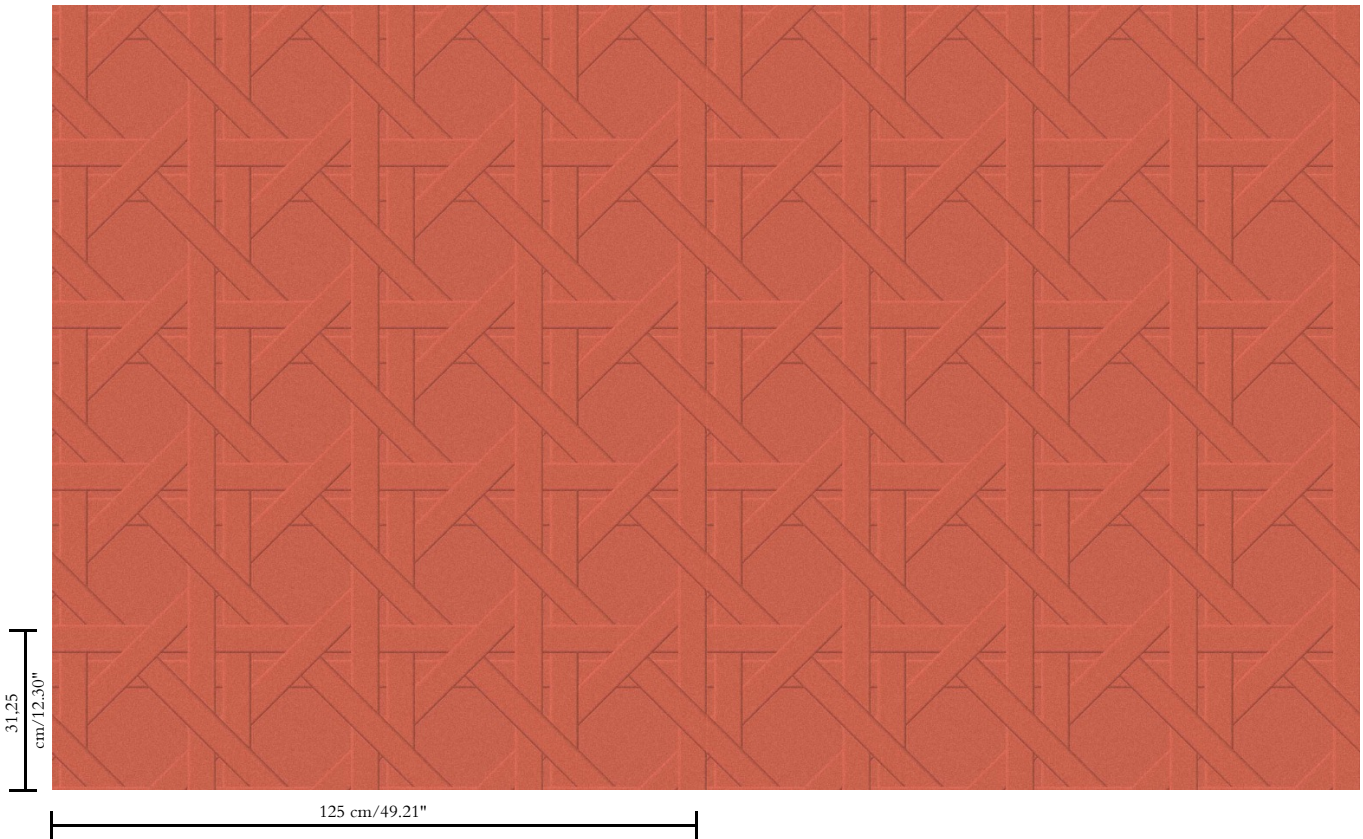

Collection

Spectra

Pattern

Cannage

Reference

61523

Remark

Stain and water repellent, positive acoustic effect