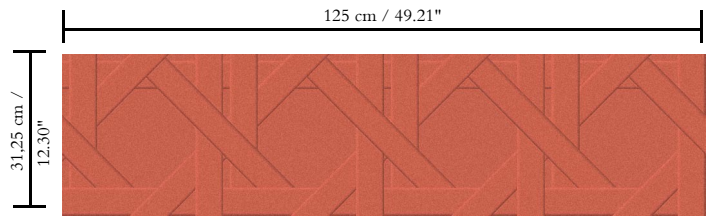

Spec Sheet

Collection

Spectra

Pattern

Cannage

Reference

61523

Composition

3D textile wallcovering on non-woven backing

Description

Three-dimensional wallcovering with a smooth and soft look & feel

Dimensions

Width 125 cm (49.21"), sold by the linear metre/yard

Repeat

Straight match 31.25 cm (12.30")