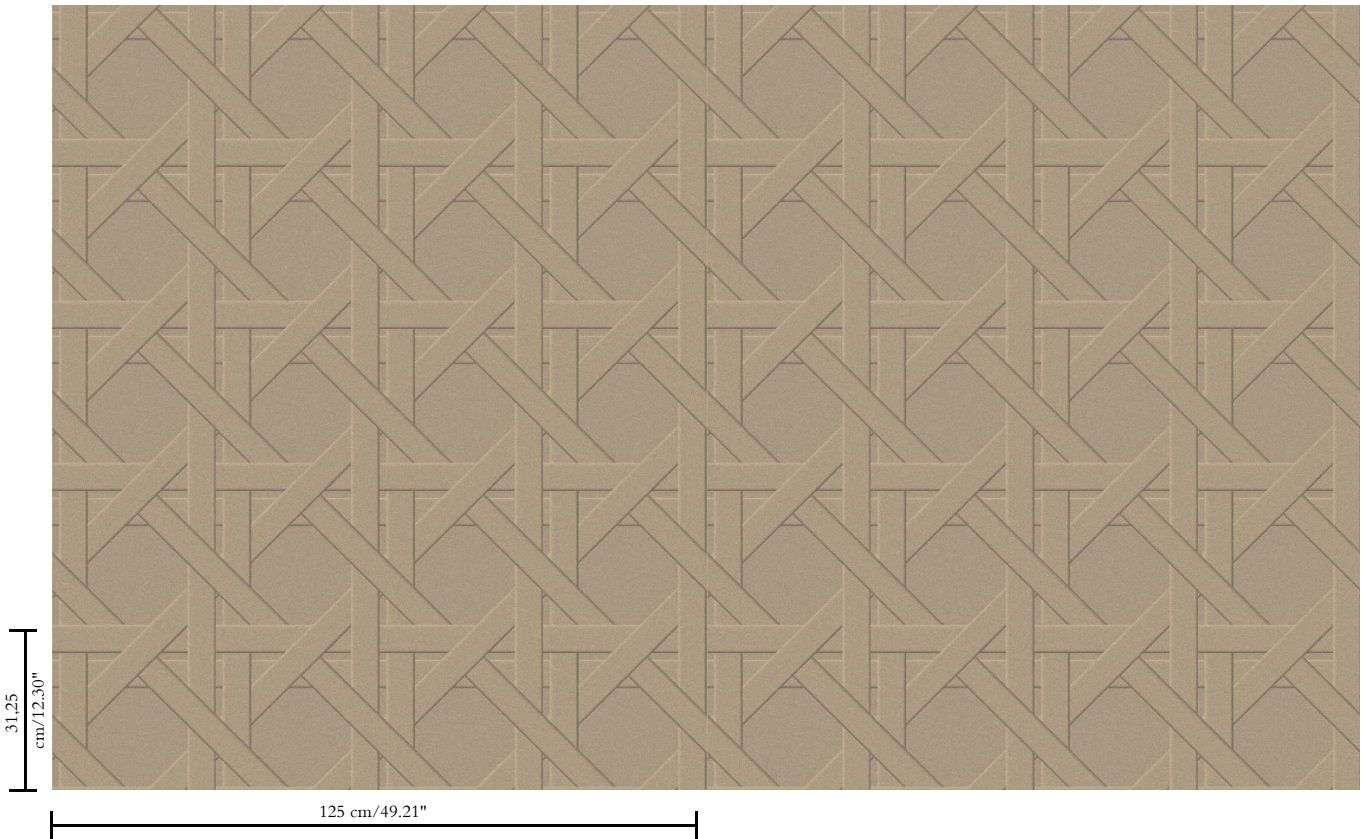

Collection

Spectra

Pattern

Cannage

Reference

61524

Remark

Stain and water repellent, positive acoustic effect