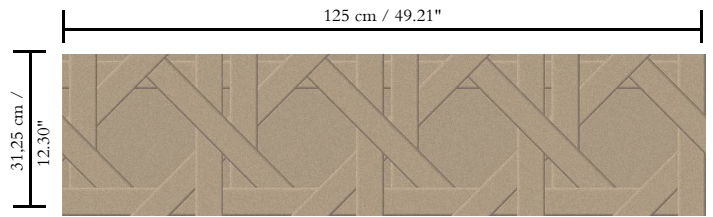

# Spec Sheet

Collection

Spectra

Pattern

Cannage

Reference

61524

Composition

3D textile wallcovering on non-woven backing

Description

Three-dimensional wallcovering with a smooth and soft look & feel

Dimensions

Width 125 cm (49.21"), sold by the linear metre/yard

Repeat

Straight match 31.25 cm (12.30")