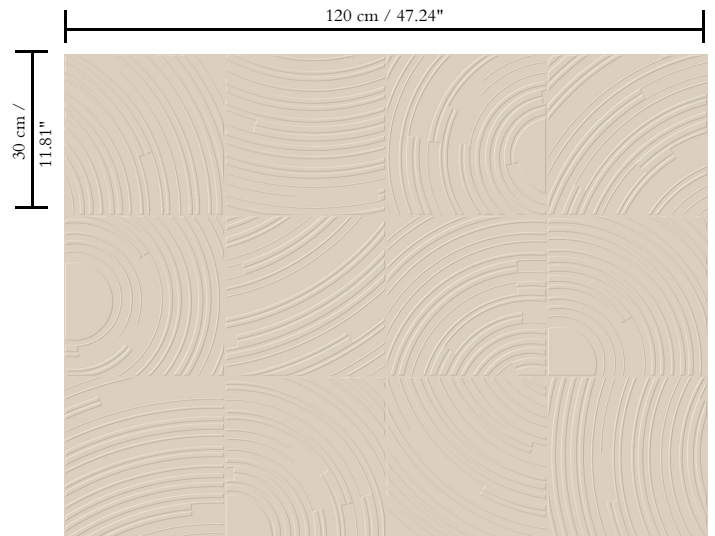

Spec Sheet

Collection

Velveteen

Pattern

Twirl

Reference

87003

Composition

3D textile wallcovering on non-woven backing

Description

Luxurious wallcovering with a soft velvet touch

Dimensions

Width 120 cm (47.24"), sold by the linear metre/yard

Repeat

Free match, respecting the design height of 30 cm (11.81")

Adhesive

Adhesive for non-woven wallcovering like Arte Clearpro or 100% dispersion adhesive

Fire retardancy

C-s1, d0 / Class A

Light resistance

Good lightfastness

Care

Spongeable during hanging (dab away damp glue)

How to paste

Paste the wall

How to remove

Strippable