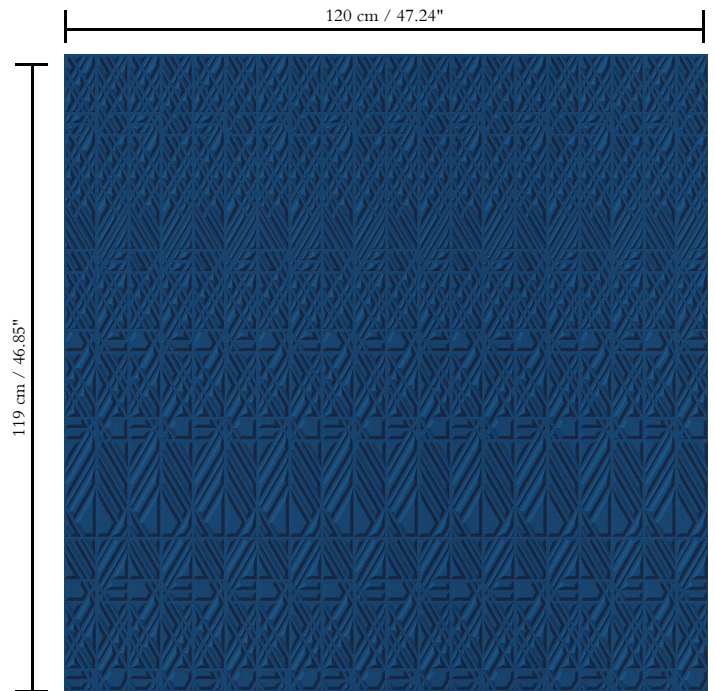

Spec Sheet

Collection

Velveteen

Pattern

Vector

Reference

87020

Composition

3D textile wallcovering on non-woven backing

Description

Luxurious wallcovering with a soft velvet touch

Dimensions

Width 120 cm (47.24"), sold by the linear metre/yard

Repeat

Straight match 119 cm (46.85")

Adhesive

Adhesive for non-woven wallcovering like Arte Clearpro or 100% dispersion adhesive

Fire retardancy

C-s1, d0 / Class A

Light resistance

Good lightfastness

Care

Spongeable during hanging (dab away damp glue)

How to paste

Paste the wall

How to remove

Strippable