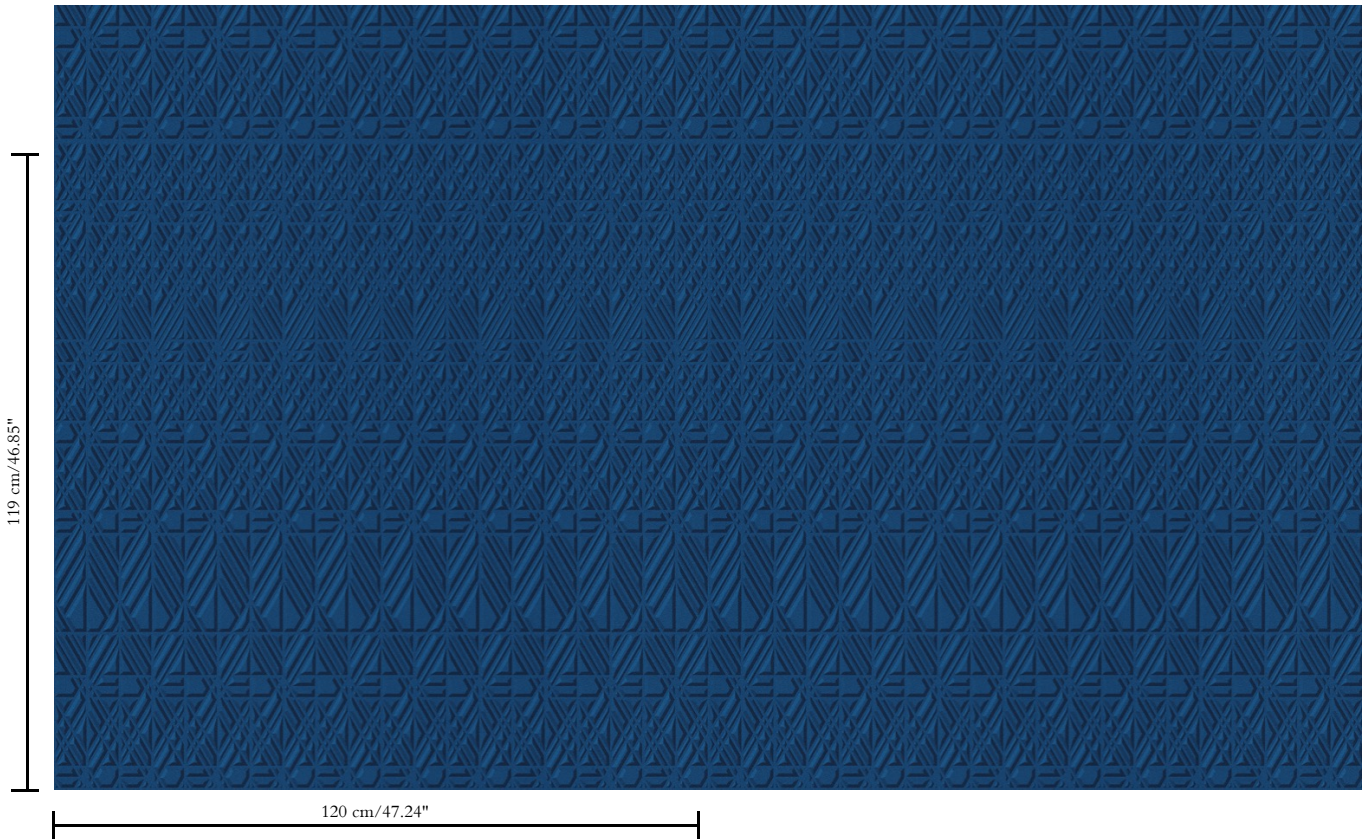

Collection

Velveteen

Pattern

Vector

Reference

87020

Remark

Stain and water repellent, positive acoustic effect